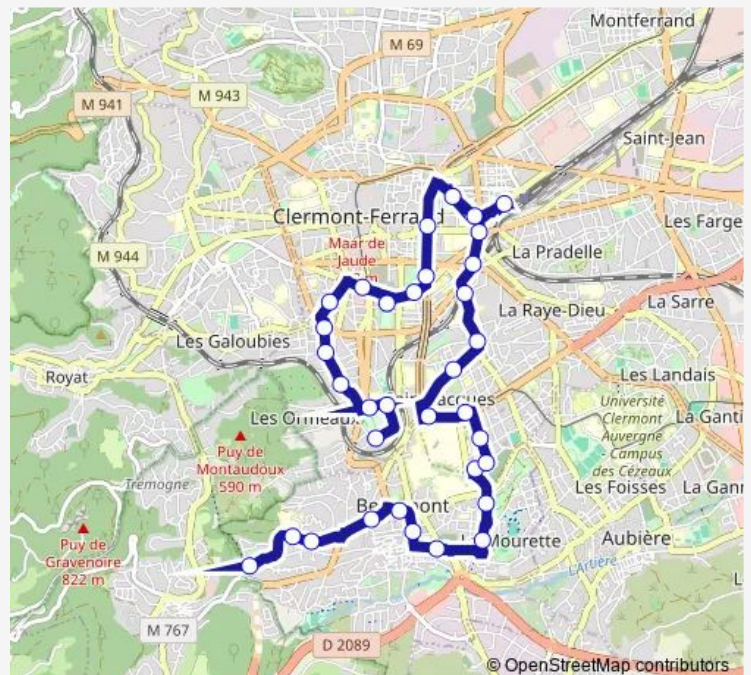

### Route schedule

Vallières — Matussat Châtaigneraie

Monday 06:37-18:26

Tuesday 06:37-18:26

Wednesday 06:37-18:26

Thursday 06:37-18:26

Friday 06:37-18:26

Saturday 06:37-18:03

### Route info

Direction: Vallières

Stops: 36

Trip Duration: 0 hour 45 min

St Jacques Loucheur

Daguerre

St Jacques

Montalembert