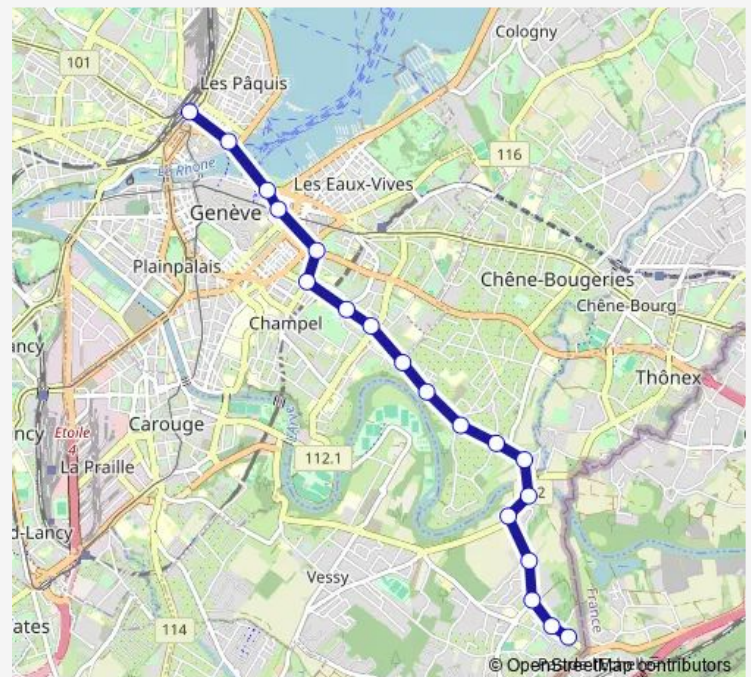

Genève, gare Cornavin

Route schedule

Veyrier, douane — Genève, gare Cornavin

Monday —

Tuesday —

Wednesday —

Thursday —

Friday 25:09-02:39⁺¹

Saturday 25:09-02:39⁺¹

Sunday —

Route info

Direction: Veyrier, douane

Stops: 19

Trip Duration: 0 hour 19 min

8 — B 8

Direction

Veyrier, douane — Genève, gare Cornavin

19 stops

[Open route schedule](#)

Veyrier, douane

Veyrier, village

Veyrier, Petit-Veyrier

Veyrier, Les Quibières

Veyrier, Sierne

Friday

24:39⁺¹

Saturday

24:39⁺¹

Sunday

—

Route info

Direction: Veyrier, douane