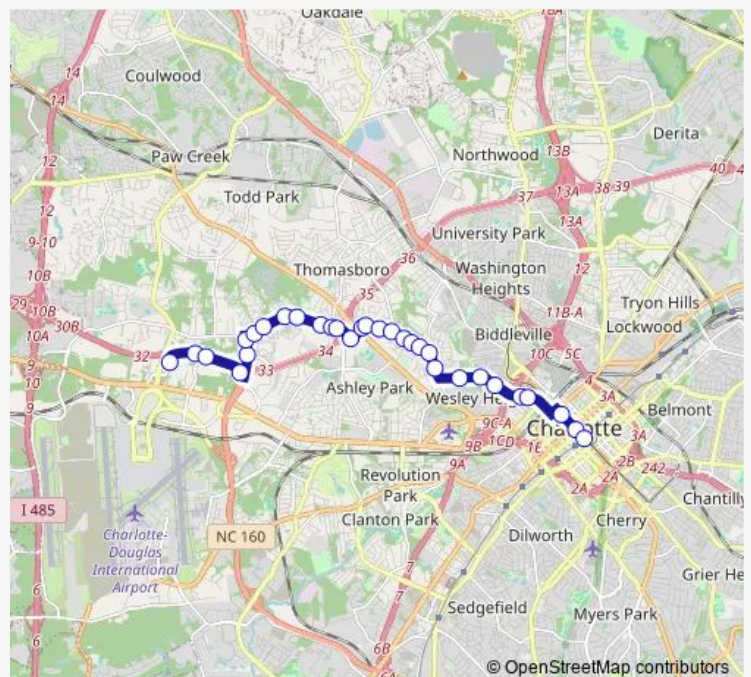

Wednesday 05:50-01:56⁺¹

Thursday 05:50-01:56⁺¹

Friday 05:50-01:56⁺¹

Saturday 05:50-01:56⁺¹

Sunday 05:58-00:57⁺¹

Route info

Direction: Scott Futrell Dr @ 4101

Stops: 31

Trip Duration: 0 hour 25 min

8 — Tuckaseegee Road

Tuckaseegee Rd & Clay Ave

Tuckaseegee Rd & State Ave

Tuckaseegee Rd & Jay St

Tuckaseegee Rd & Wesley Heights Way

4th St Ext & Grandin Rd

4th St Ext & Sycamore St

4th St Ext & Victoria Ave

Trade St & Graham St

Trade St & College St

Transit Center- Bay A

Direction

Transit Center- Bay E — Scott Futrell Dr @ 4101

33 stops

[Open route schedule](#)

Route info

Direction: Transit Center- Bay E

Stops: 33

Trip Duration: 0 hour 28 min

Tuckaseegee Rd & Heather Glen Ln

Tuckaseegee Rd & Mulberry Church Rd

Tuckaseegee Rd & Toddville Rd

Tuckaseegee Rd & Burkholder Rd