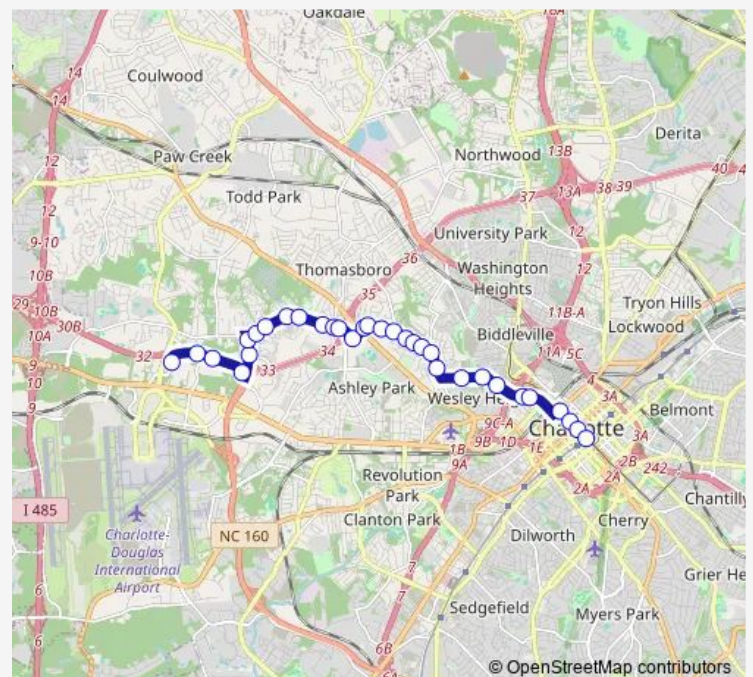

Wednesday 05:50-01:56⁺¹

Thursday 05:50-01:56⁺¹

Friday 05:50-01:56⁺¹

Saturday 05:50-01:56⁺¹

Sunday 05:58-00:57⁺¹

Route info

Direction: Scott Futrell Dr @ 4101

Stops: 32

Trip Duration: 0 hour 31 min

8 — Tuckaseegee Road

Tuckaseegee Rd & Clay Ave

Tuckaseegee Rd & State Ave

Tuckaseegee Rd & Jay St

Tuckaseegee Rd & Wesley Heights Way

4th St Ext & Grandin Rd

4th St Ext & Sycamore St

4th St Ext & Victoria Ave

Trade St & Graham St

Trade St & Church St

Trade St & College St

Transit Center- Bay A

Direction

Transit Center- Bay F — Scott Futrell Dr @ 4101

33 stops

Route info

Direction: Transit Center- Bay F

Stops: 33

Trip Duration: 0 hour 27 min

Tuckaseegee Rd & Heather Glen Ln

Tuckaseegee Rd & Mulberry Church Rd

Tuckaseegee Rd & Toddville Rd

Tuckaseegee Rd & Burkholder Rd