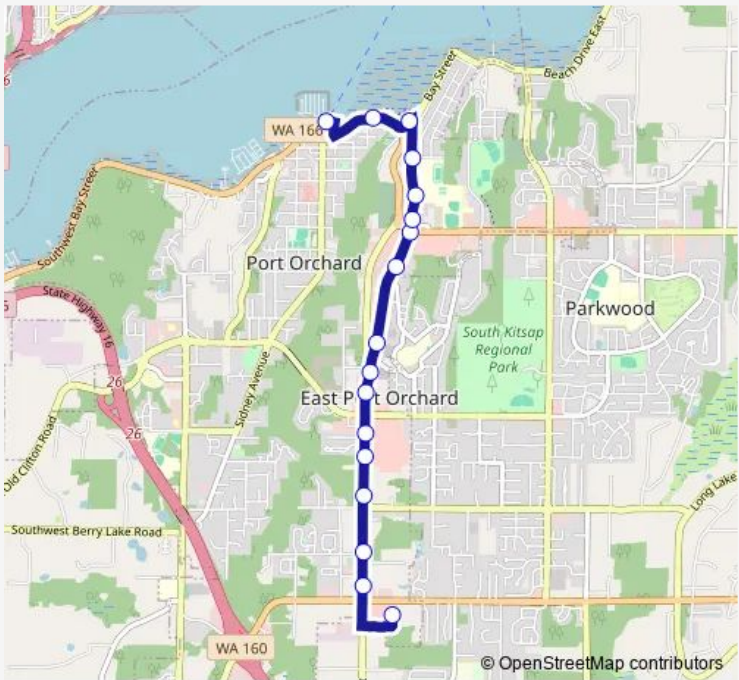

Bus 8 Bethel

[Go to website](#)

Direction
 Fred Meyer Port Orchard — Port Orchard Transit Center
 17 stops
[Open route schedule](#)

- Fred Meyer Port Orchard
- Bethel at Sedgwick Plaza
- Bethel at Blueberry Rd (China Sun)
- Bethel at Salmonberry
- Bethel at Walmart
- Bethel at Vallair (Safeway)
- Bethel Rd at Mitchell Rd
- Mitchell at Lincoln
- Mitchell at Beck (First Lutheran P&R)
- Mitchell at Rill Chapel
- Mitchell at Town Square
- Mitchell at Plisko
- Mitchell at South Kitsap High School
- Mitchell at Dekalb
- Bay at Mitchell
- Bay at Rockwell (Comfort Inn)
- Port Orchard Transit Center

Route schedule
 Fred Meyer Port Orchard — Port Orchard Transit Center

Monday	05:10-19:40
Tuesday	05:10-19:40
Wednesday	05:10-19:40
Thursday	05:10-19:40
Friday	05:10-19:40
Saturday	10:12-17:12
Sunday	08:11-16:12

Route info
 Direction: Fred Meyer Port Orchard
 Stops: 17
 Trip Duration: 0 hour 14 min

Direction

Port Orchard Transit Center — Fred Meyer Port Orchard

14 stops

[Open route schedule](#)

Port Orchard Transit Center

Bethel at Lund

Walmart

Bethel at Salmonberry

Bethel at Blueberry Rd

Fred Meyer Port Orchard

Route schedule

Port Orchard Transit Center — Fred Meyer Port Orchard

Monday 05:00-19:30