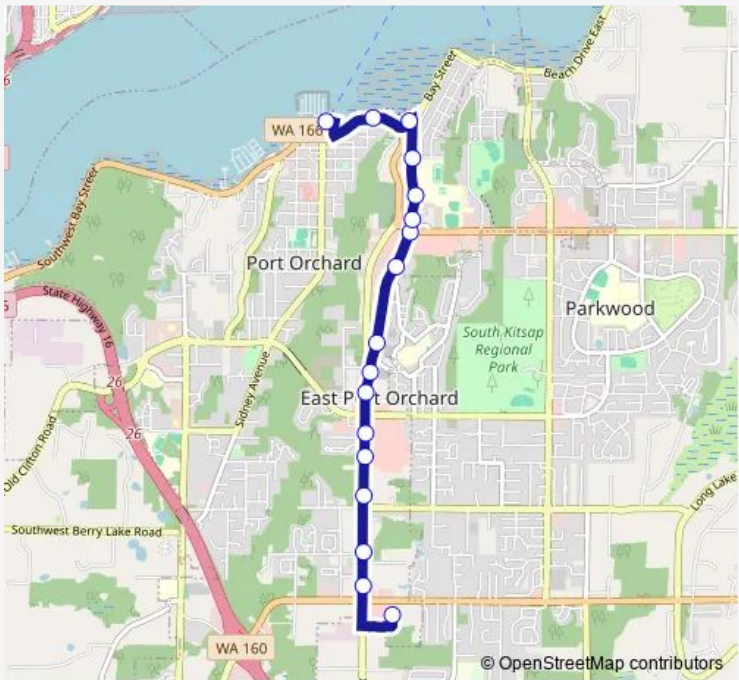

## Bus 8 Bethel

[Go to website](#)

**Direction**  
 Fred Meyer Port Orchard — Port Orchard Transit Center  
 17 stops  
[Open route schedule](#)

- Fred Meyer Port Orchard
- Bethel at Sedgwick Plaza
- Bethel at Blueberry Rd (China Sun)
- Bethel at Salmonberry
- Bethel at Walmart
- Bethel at Vallair (Safeway)
- Bethel Rd at Mitchell Rd
- Mitchell at Lincoln
- Mitchell at Beck (First Lutheran P&R)
- Mitchell at Rill Chapel
- Mitchell at Town Square
- Mitchell at Plisko
- Mitchell at South Kitsap High School
- Mitchell at Dekalb
- Bay at Mitchell
- Bay at Rockwell (Comfort Inn)
- Port Orchard Transit Center

Route schedule  
 Fred Meyer Port Orchard — Port Orchard Transit Center

Monday	05:10-19:40
Tuesday	05:10-19:40
Wednesday	05:10-19:40
Thursday	05:10-19:40
Friday	05:10-19:40
Saturday	10:12-17:12
Sunday	08:11-16:12

Route info  
 Direction: Fred Meyer Port Orchard  
 Stops: 17  
 Trip Duration: 0 hour 13 min

**Direction**

Port Orchard Transit Center — Fred Meyer Port Orchard

14 stops

[Open route schedule](#)

Port Orchard Transit Center

## Route info

Direction: Port Orchard Transit Center

Stops: 14

Trip Duration: 0 hour 11 min

8 Bus time schedules and route maps are available in an offline PDF at busmaps.com. Use the busmaps.com website to see live bus times, train schedule or subway schedule, and step-by-step directions for all public transit in Port Orchard