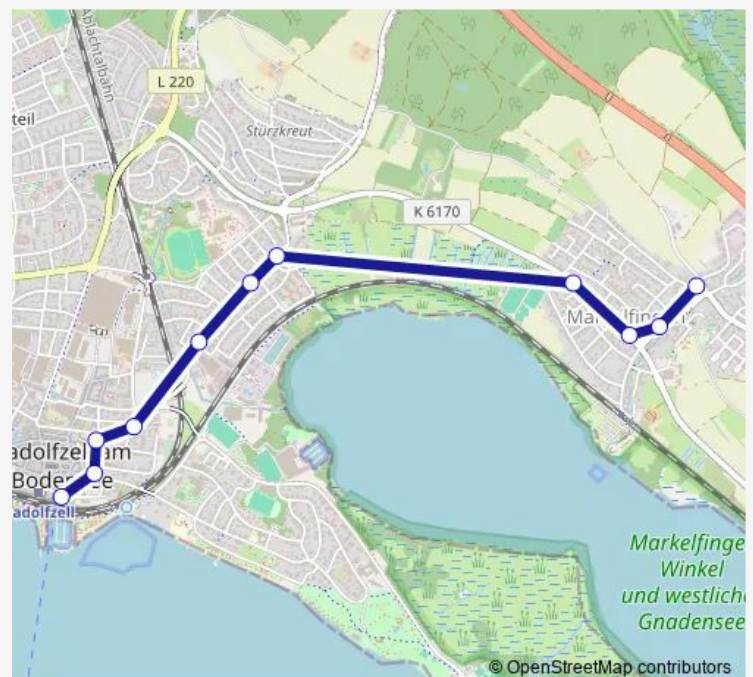

Monday —

Tuesday —

Wednesday —

Thursday —

Friday —

Saturday 15:09

Sunday —

Route info

Direction: Radolfzell, Zob

Stops: 10

Trip Duration: 0 hour 7 min

Direction

Radolfzell, Zob — Markelfingen, Markolfstrasse

10 stops

[Open route schedule](#)

Radolfzell, Zob

Saturday 08:09-13:09

Sunday —

Route info

Direction: Radolfzell, Zob

Stops: 10

Trip Duration: 0 hour 7 min

Direction

Markelfingen, Markolfstrasse — Radolfzell, Zob

Tuesday 06:26-19:26

Wednesday 06:26-19:26

Thursday 06:26-19:26

Friday 06:26-19:26

Saturday 08:26-15:26

Sunday 11:26-15:26

Route info

Direction: Markelfingen, Markolfstrasse