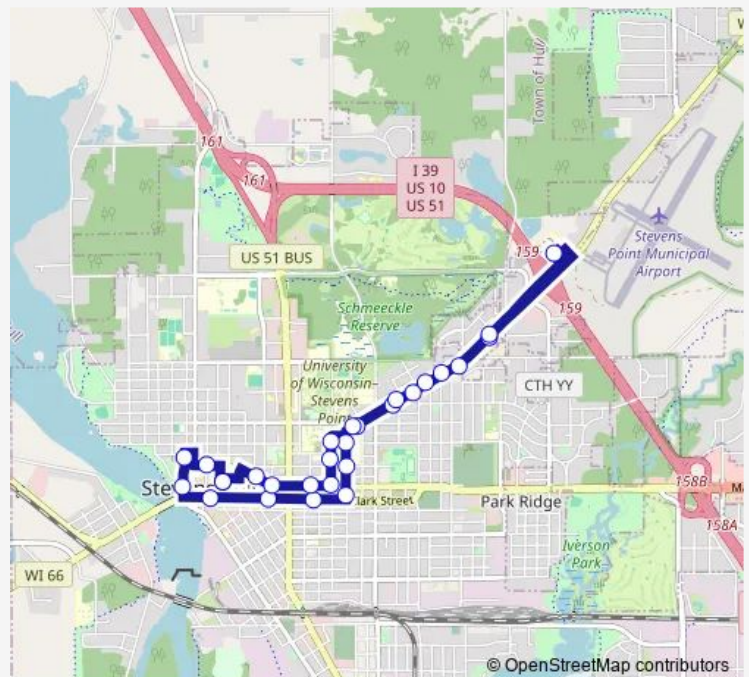

### Route schedule

Downtown Transfer Center — Downtown Transfer Center

Monday 06:45-17:45

Tuesday 06:45-17:45

Wednesday 06:45-17:45

Thursday 06:45-17:45

Friday 06:45-17:45

Saturday 06:45-17:45

### Route info

Direction: Downtown Transfer Center

Stops: 29

Trip Duration: 0 hour 25 min

8 — 8 Orange Loop

Union & 6th

4th & Union Wb

4th & 3rd Wb