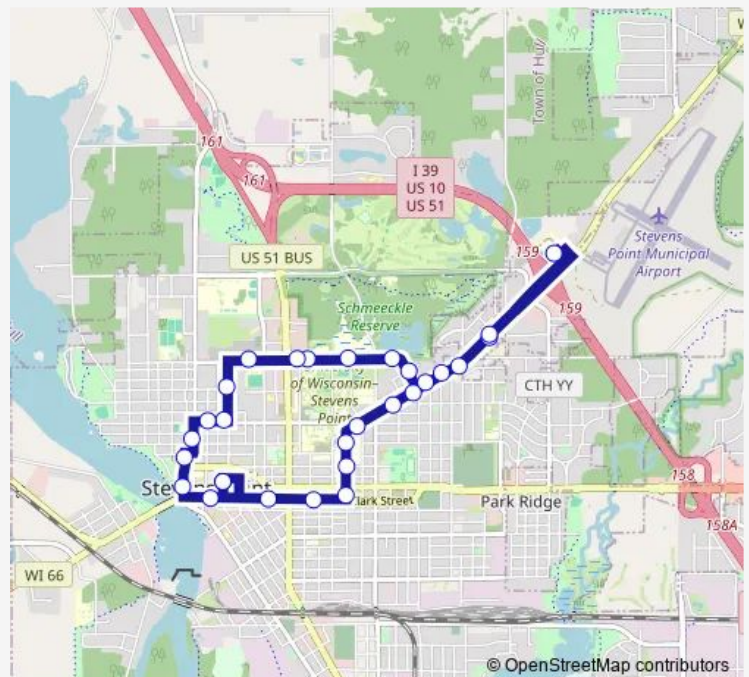

Bus 8 8 Orange Loop

[Go to website](#)

Direction
 Downtown Transfer Center — Downtown Transfer Center
 29 stops
[Open route schedule](#)

Downtown Transfer Center

Clark & Rogers

Clark & East

Fremont & Main

Fremont & Sims

Route schedule

Downtown Transfer Center — Downtown Transfer Center

Monday 06:45-17:45

Tuesday 06:45-17:45

Wednesday 06:45-17:45

Thursday 06:45-17:45

Friday 06:45-17:45

Saturday —

Sunday —

Route info

Direction: Downtown Transfer Center

Stops: 29

Trip Duration: 0 hour 25 min

8 — 8 Orange Loop

Union & 6th

4th & Union Wb

4th & 3rd Wb

2nd & Franklin Sb

1st & Portage

601 Main

Clark & Ellis

Downtown Transfer Center

8 Bus time schedules and route maps are available in an offline PDF at busmaps.com. Use the busmaps.com website to see live bus times, train schedule or subway schedule, and step-by-step directions for all public transit in Stevens Point