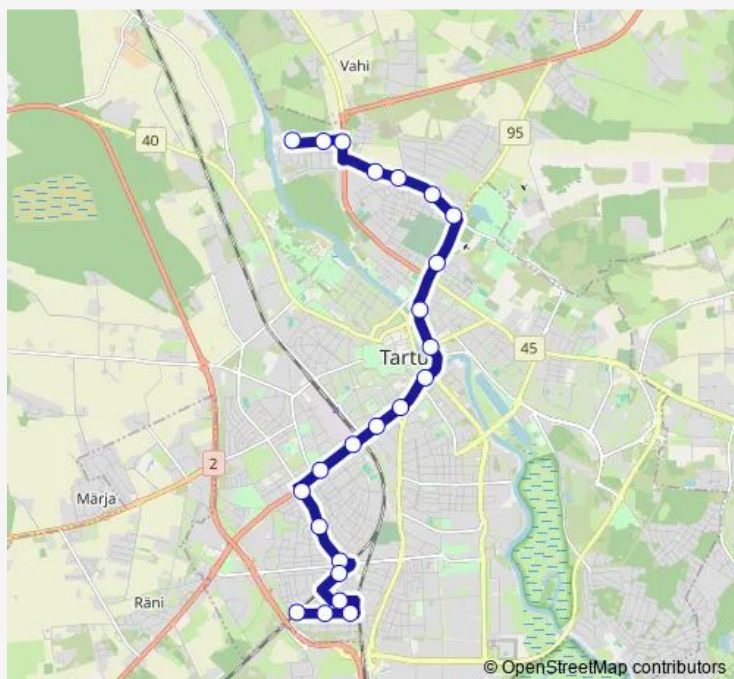

Thursday 06:00-21:12

Friday 06:00-21:12

Saturday 07:10-21:40

Sunday 07:10-21:40

Route info

Direction: Kvissentali

Stops: 23

Trip Duration: 0 hour 34 min

8 — Kvissentali - Roopa

Kesa

Roopa

Direction

Roopa — Kvissentali

24 stops

[Open route schedule](#)

Roopa

Route info

Direction: Roopa

Stops: 24

Trip Duration: 0 hour 29 min

8 Bus time schedules and route maps are available in an offline PDF at busmaps.com. Use the busmaps.com website to see live bus times, train schedule or subway schedule, and step-by-step directions for all public transit in Tartu