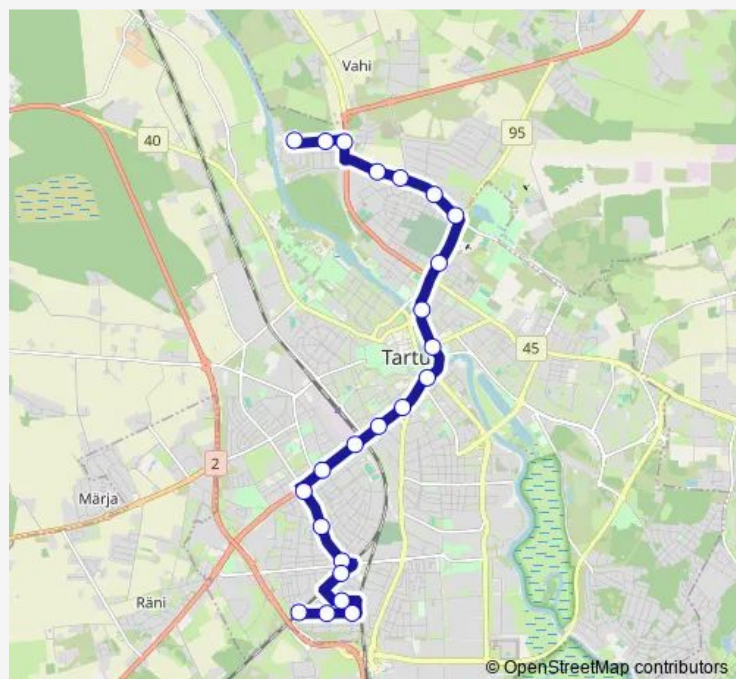

Thursday 06:00-21:12

Friday 06:00-21:12

Saturday 07:10-21:40

Sunday 07:10-21:40

Route info

Direction: Kvissentali

Stops: 23

Trip Duration: 0 hour 34 min

8 — Kvissentali - Roopa

Kesa

Roopa

Direction

Roopa — Kvissentali

24 stops

[Open route schedule](#)

Roopa

Route info

Direction: Roopa

Stops: 24

Trip Duration: 0 hour 30 min

8 Bus time schedules and route maps are available in an offline PDF at busmaps.com. Use the busmaps.com website to see live bus times, train schedule or subway schedule, and step-by-step directions for all public transit in Tartu