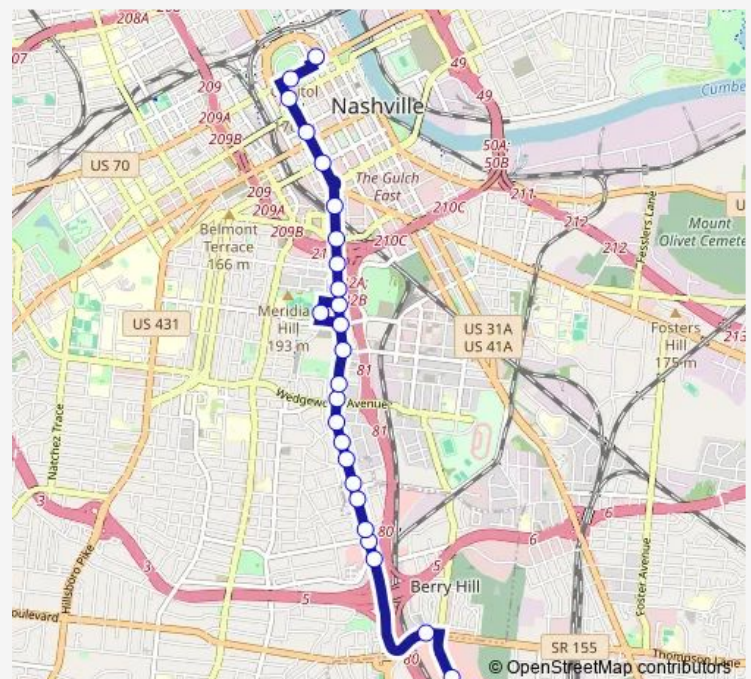

8TH AVE S & Division ST Nb

8TH AVE S & Drexell ST Nb

### Route schedule

100 Oaks Mall — Central 5TH AVE - BAY 7

Monday 05:12-22:45

Tuesday 05:12-22:45

Wednesday 05:12-22:45

Thursday 05:12-22:45

Friday 05:12-22:45

Saturday 04:48-22:44

### Route info

Direction: 100 Oaks Mall

Stops: 26

Trip Duration: 0 hour 29 min

8 — 8TH Avenue South

8TH AVE S & Demonbreun ST Nb

8TH AVE S & Broadway AVE Nb

8TH AVE N & Union ST Nb

DR Martin Luther King JR Blvd & 7TH AVE N Eb

Central 5TH AVE - BAY 7

**Direction**

Central 5TH AVE - BAY 7 — 100 Oaks Mall

27 stops

[Open route schedule](#)

Central 5TH AVE - BAY 7

6TH AVE &amp; Deaderick ST Sb