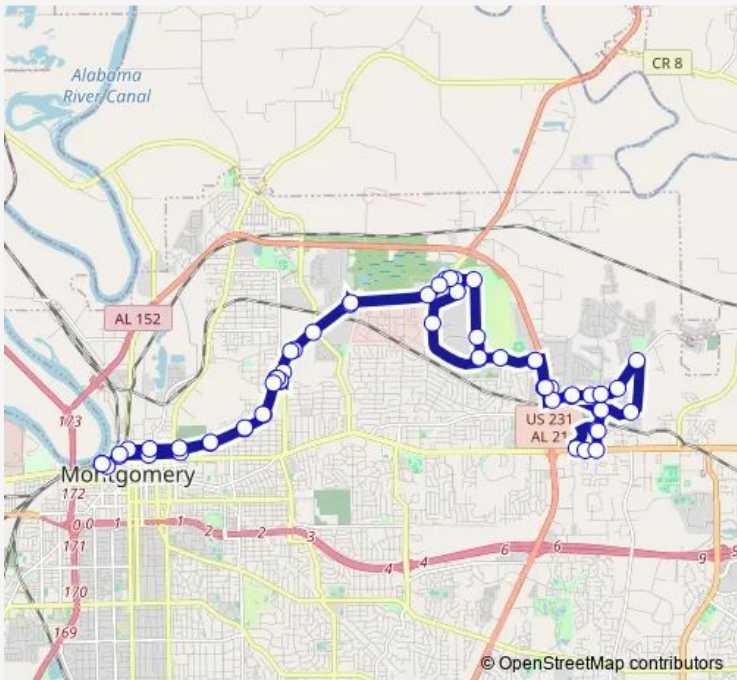

Bus 8 Gunter Annex

[Go to website](#)

Direction
 Intermodal Transfer Center — Intermodal Transfer Center
 59 stops
[Open route schedule](#)

- Intermodal Transfer Center
- Molton & Tapoosa
- Tallapoosa & Coosa
- Jefferson & Hull
- Upper Wetumpka & Jackson
- Upper Wetumpka & Vonora
- Upper Wetumpka & California
- 2140 Upper Wetumpka
- Upper Wetumpka & Crestview
- Crestview & Federal Dr.
- Federal & Sweetbriar
- Federal & Bonnie Crest Ct. North
- Federal & Coliseum
- Cong WL Dickinson & Emory Folmar
- Cong WL Dickinson & Mcchord
- Cong WL Dickinson & Gunter Park
- Gunter Park & Gunter Park Dr. W
- Gunter Park Dr. W & Gunter Park Dr. E
- Gunter Park Dr. E at Rheem Water Heating South
- Gunter Park Dr. E & Midpark
- Lagoon Park Dr & Shadey Grove Dr

Route schedule
 Intermodal Transfer Center — Intermodal Transfer Center

Monday	05:30-19:00
Tuesday	05:30-19:00
Wednesday	05:30-19:00
Thursday	05:30-19:00
Friday	05:30-19:00
Saturday	08:30-16:30
Sunday	—

Route info
 Direction: Intermodal Transfer Center
 Stops: 59
 Trip Duration: 1 hour 0 min

8 — Gunter Annex **BusMaps**

Lagoon Park Dr. & Plantation Way

Eastern Blvd. & Twain Curve

Twain Curve and Oliver Rd.

Atlanta & Mendel

Atlanta & Burbank

Burbank & Burbank Crossing

Burbank & Pinebrook

Wares Ferry & Burbank

Wares Ferry & Dunbarton Rd

Wares Ferry & Twain Curve

Twain Curve & Eastern Blvd.