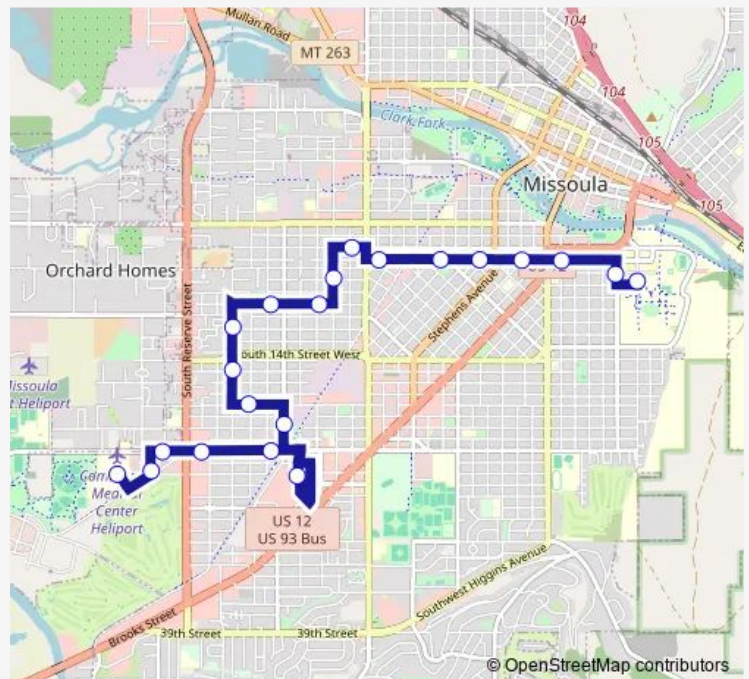

Bus 8 Route 8

[Go to website](#)

Direction

Community Medical Center — Connell Ave & Maurice Ave

21 stops

[Open route schedule](#)

- Community Medical Center
- Old Fort Rd & Dearborn Ave
- South Ave W & 26th Ave
- South Ave W & S Clark St
- South Ave W & Kemp St
- Southgate Mall West
- S Johnson St & Central Ave
- North Ave W & Shilling St
- Eaton St & Burlington Ave
- Eaton St & S 12th St W
- S 10th St W & Kemp St
- S 10th St W & S Garfield St
- S Catlin St & S 8th St W
- S 5th St W & S Washburn St
- S 6th St W & S Prince St
- S 6th St W & Ash St
- S 6th St W & Cottonwood St
- S 6th St W & Hazel St
- S 6th St E & Gerald Ave
- Arthur Ave & Eddy Ave
- Connell Ave & Maurice Ave

Direction: Community Medical Center

Stops: 21

Trip Duration: 0 hour 32 min

8 — Route 8

Direction

Connell Ave & Maurice Ave — Community Medical Center

20 stops

[Open route schedule](#)

Connell Ave & Maurice Ave

Arthur Ave & Eddy Ave

S 5th St E & Ronald Ave

S 5th St W & Myrtle St

S 5th St W & Orange St

S 5th St W & Ash St

S 5th St W & Inez St

S 5th St W & S Washburn St

Wednesday 06:24-20:24

Thursday 06:24-20:24

Friday 06:24-20:24

Saturday 08:54-19:54

Sunday —

Route info

Direction: Connell Ave & Maurice Ave

Stops: 20