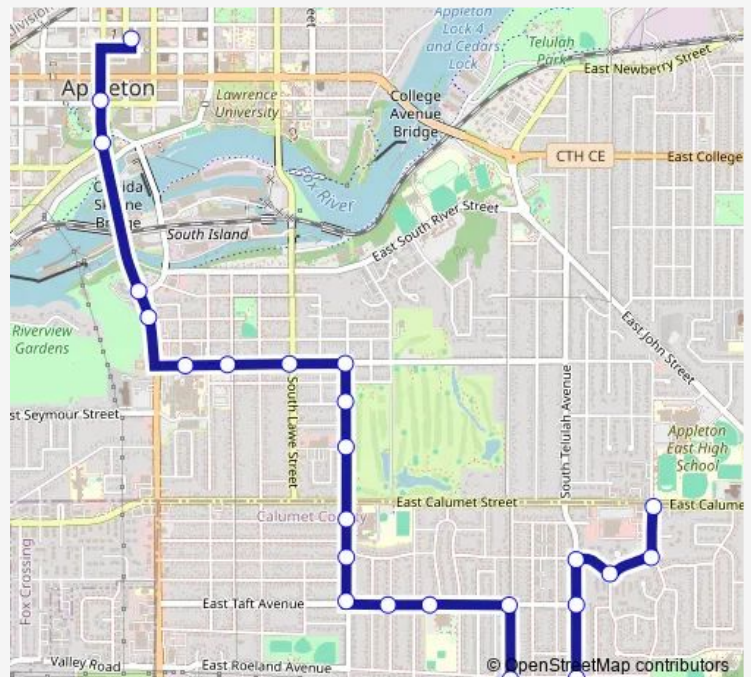

E South River & S West

E South River & S East

E South River & S Lawe

E South River & S Jefferson

E South River & S Olde Oneida

S Olde Oneida & S Oneida

S Oneida & W Prospect

Transit Center - Zone 11/20

Route schedule

S Schaefer & E Calumet — Transit Center - Zone 11/20

Monday 06:59-17:59

Tuesday 06:59-17:59

Wednesday 06:59-17:59

Thursday 06:59-17:59

Friday 06:59-17:59

Saturday —

Sunday —

Route info

Direction: S Schaefer & E Calumet

Stops: 18

Trip Duration: 0 hour 11 min

8 — 08 - Telulah

Direction

Transit Center - Zone 8/19 — S Schaefer & E Calumet

Thursday 06:45-17:45

Friday 06:45-17:45

Saturday —

Sunday —

Route info

Direction: Transit Center - Zone 8/19

Stops: 26

Trip Duration: 0 hour 14 min