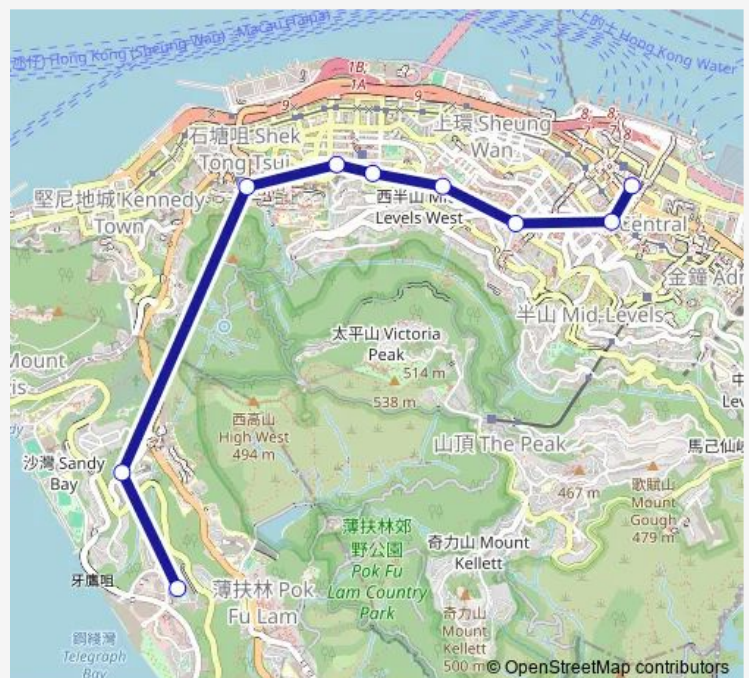

Bonham Road, House NO. 53

Bonham Road, Near SAI Ying PUN Station Exit C

Bonham Road, Hospital Road

Caine Road, Peel Street

Pedder Street, Near Central Station Exit D1

CENTRAL (EXCHANGE SQUARE)

Route schedule

NEAR BAGUIO VILLA BLOCK 17|BAGUIO VILLAS (LOWER) MINIBUS TERMINUS — CENTRAL (EXCHANGE SQUARE)

Monday	07:40-08:40
Tuesday	07:40-08:40
Wednesday	07:40-08:40
Thursday	07:40-08:40
Friday	07:40-08:40
Saturday	—
Sunday	—

Route info

Direction: NEAR BAGUIO VILLA BLOCK 17|BAGUIO VILLAS (LOWER) MINIBUS TERMINUS

Stops: 9

Trip Duration: 0 hour 18 min

8 Bus time schedules and route maps are available in an offline PDF at busmaps.com. Use the busmaps.com website to see live bus times, train schedule or subway schedule, and step-by-step directions for all public transit in Central