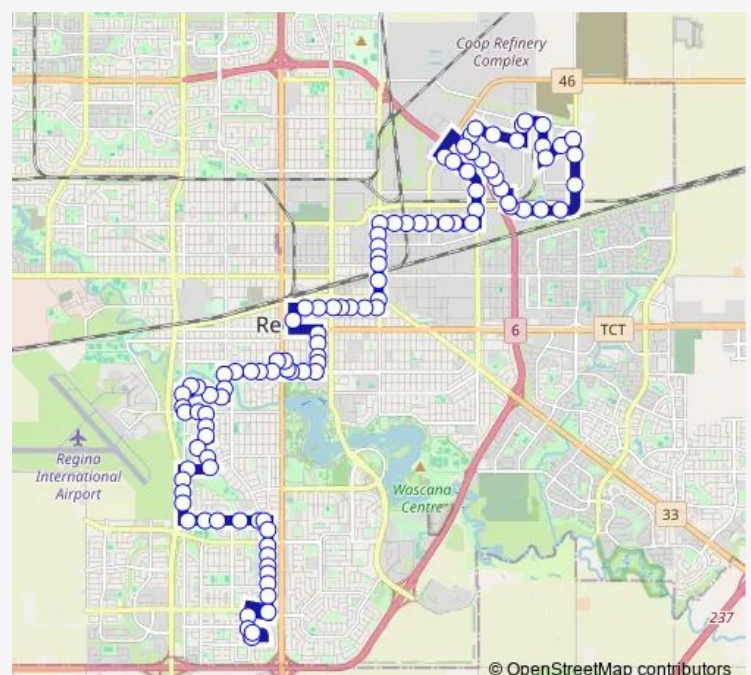

Rae St @ 28th Ave (Nb)

Rae St @ Golden Mile (Nb)

25th Ave @ Argyle Rd (Wb)

25th Ave @ Athol St (Wb)

25th Ave @ Mctavish St (Wb)

25th Ave @ Queen St (Wb)

Pasqua St @ 25th Ave (Nb)

Pasqua St @ Lakeview Ave (Nb)

Pasqua St @ Mcphail Ave (Nb)

Pasqua St @ Wascana St (Nb)

Hill Ave @ Pasqua St (Eb)

Route schedule

Southland Mall @ Plainsview Rd (Wb) — Leonard St @ Henderson Dr (Nb)

Monday	05:32-01:45 ⁺¹
Tuesday	05:32-01:45 ⁺¹
Wednesday	05:32-01:45 ⁺¹
Thursday	05:32-01:45 ⁺¹
Friday	05:32-01:45 ⁺¹
Saturday	06:17-20:45
Sunday	08:00-18:00

Route info

Direction: Southland Mall @ Plainsview Rd (Wb)

Stops: 69

Trip Duration: 0 hour 49 min

8 — Normandy Heights - Eastview

Kings Rd @ Hill Ave (Nb)

Kings Rd @ 21st Ave (Nb)

Mccallum Ave @ Kings Rd (Eb)

Princess St @ Mccallum Ave (Nb)

Princess St @ 20th Ave (Nb)

Regina Ave @ Princess St (Wb)

Regina Ave @ Coronation St (Wb)

Pasqua St @ Regina Ave (Nb)

Pasqua St @ 18th Ave (Nb)

Qu'Appelle Dr @ Wascana St (Eb)