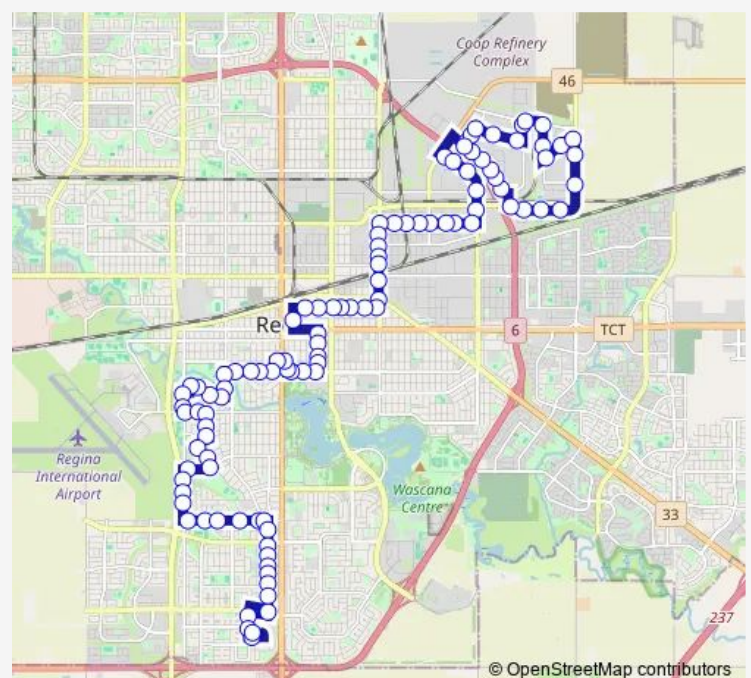

Pasqua St @ Mcphail Ave (Nb)

Pasqua St @ Wascana St (Nb)

Hill Ave @ Pasqua St (Eb)

Route schedule

Southland Mall @ Plainsview Rd (Wb) — Leonard St @ Henderson Dr (Nb)

Monday 05:32-20:45

Tuesday 05:32-20:45

Wednesday 05:32-20:45

Thursday 05:32-20:45

Friday 05:32-20:45

Saturday 06:17-20:45

Sunday 08:00-18:00

Route info

Direction: Southland Mall @ Plainsview Rd (Wb)

Stops: 69

Trip Duration: 0 hour 47 min

8 — Normandy Heights - Eastview

Kings Rd @ Hill Ave (Nb)

Kings Rd @ 21st Ave (Nb)

Mccallum Ave @ Kings Rd (Eb)

Princess St @ Mccallum Ave (Nb)

Princess St @ 20th Ave (Nb)

Regina Ave @ Princess St (Wb)

Regina Ave @ Coronation St (Wb)

Sunday 07:55-17:55

Route info

Direction: Leonard St @ Henderson Dr (Nb)

Stops: 103

Trip Duration: 1 hour 5 min

Park St @ Mcdonald St (Eb)

Park St @ Mcleod St (Eb)

Park St @ Vennels St (Eb)