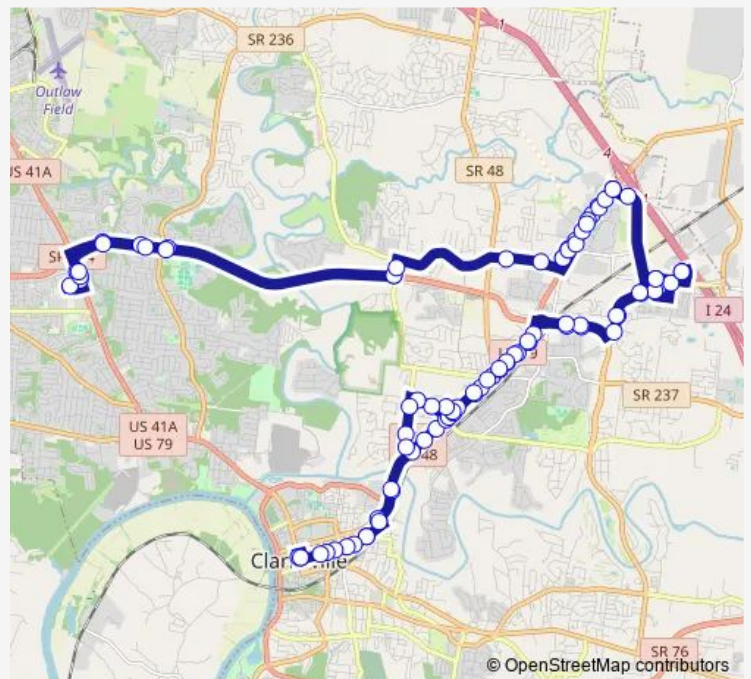

Bus 8 8 - Hospital/101 Express

[Go to website](#)

Direction
 CTS Transit Center — CTS Transit Center
 90 stops
[Open route schedule](#)

- CTS Transit Center
- 1145 Franklin St
- Hornberger Lane (just before smokeless tobacco)
- Hornberger & College
- College St and Sallee Dr (shelter)
- Wilma Rudolph and A-L Compressed Gas
- Wilma Rudolph and Wheel Shop
- Wilma Rudolph and Sonic
- Dunbar Cave & Wilma Rudolph
- Wilma Rudolph and The Co-Op
- Corp. Drive & Wilma Rudolph Blvd
- Wilma Rudolph Blvd at Cde
- Wilma Rudolph and The United States Postal Office
- Wilma Rudolph and St Bethlehem Plaza
- Wilma Rudolph and Walgreens
- Wilma Rudolph Blvd and Urgent Care
- Wilma Rudolph Blvd and Woffords Nursery
- Wilma Rudolph and Mulligan's
- Wilma Rudolph Blvd and Sherwin Williams Paints
- Warfield Blvd and Mason Way
- Warfield Blvd and Stokes Rd Outbound

Route schedule
 CTS Transit Center — CTS Transit Center

Monday	05:00-18:00
Tuesday	05:00-18:00
Wednesday	05:00-18:00
Thursday	05:00-18:00
Friday	05:00-18:00
Saturday	06:00-18:00
Sunday	—

Route info
 Direction: CTS Transit Center
 Stops: 90
 Trip Duration: 1 hour 50 min

8 — 8 - Hospital/101 Express

Ted Crozier Blvd. @ Otis Smith Rd.

Ted Crozier Blvd. Across From Weatherly Dr. (Shelter)

Ted Crozier Blvd. @ October Rd.

Premier Medical Group and Dunlop Ln

Chesapeake Ln and Bell Trace Ct

520 Franklin St Across From St. Peters Ame

N 2nd & Legion St.

CTS Transit Center

8 Bus time schedules and route maps are available in an offline PDF at busmaps.com. Use the busmaps.com website to see live bus times, train schedule or subway schedule, and step-by-step directions for all public transit in