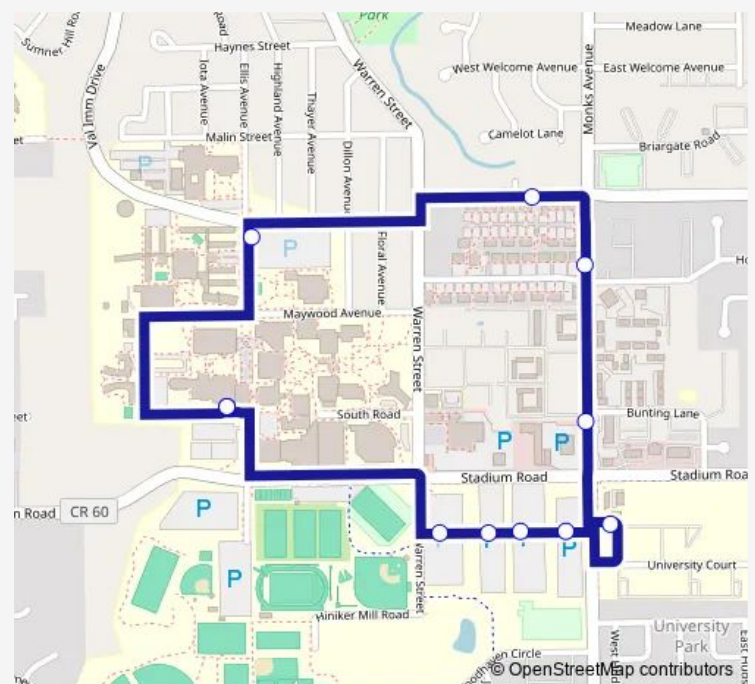

### Direction

MSU - Centennial Student Union — MSU - Centennial Student Union

11 stops

[Open route schedule](#)

MSU - Centennial Student Union

MSU - Mcelroy Residence Community

Balcerzak Dr

E Campus View St

Monks Ave & Bunting Ln

The Summit Apts

MSU - Lot 23 Free Lot

MSU - Lot 22

MSU - Lot 21

MSU - Lot 20

MSU - Centennial Student Union

### Route schedule

MSU - Centennial Student Union — MSU - Centennial Student Union

Monday 07:00-17:30

Tuesday 07:00-17:30

Wednesday 07:00-17:30

Thursday 07:00-17:30

Friday 07:00-17:30

Saturday —

### Route info

Direction: MSU - Centennial Student Union

Stops: 11

Trip Duration: 0 hour 17 min

8 Bus time schedules and route maps are available in an offline PDF at [busmaps.com](https://busmaps.com). Use the [busmaps.com](https://busmaps.com) website to see live bus times, train schedule or subway schedule, and step-by-step directions for all public transit in Mankato