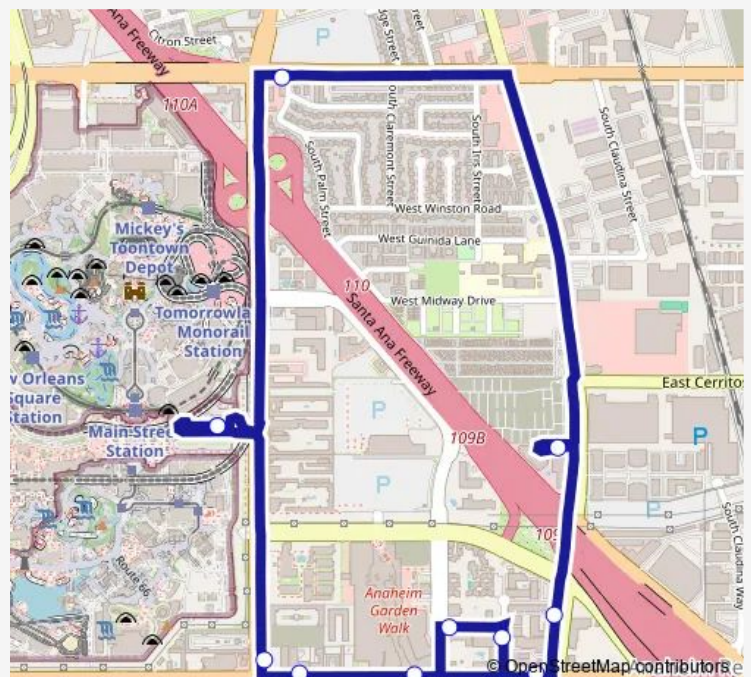

Bus 8 Hotel Circle Line

[Go to website](#)

Direction

Disneyland Main Transportation Center - 08 — Disneyland Main Transportation Center - 08

11 stops

[Open route schedule](#)

Disneyland Main Transportation Center - 08

Ball Rd. EB @ Harbor Blvd.

Anaheim Blvd. SB @ Anaheim Way

Anaheim Blvd. SB @ Katella Ave.

Katella Ave. WB @ Anaheim Blvd.

Clementine St. NB @ 1752 Clementine St.

Zeyn St. SB @ Katella Ave.

Katella Ave. WB @ Clementine Ave.

Katella Ave. WB @ 515 W. Katella Ave.

Harbor Blvd. NB @ Katella Ave.

Disneyland Main Transportation Center - 08

Route schedule

Disneyland Main Transportation Center - 08 — Disneyland Main Transportation Center - 08

Monday	06:30-00:10⁺¹
Tuesday	06:30-00:10⁺¹
Wednesday	06:30-00:10⁺¹
Thursday	06:30-00:10⁺¹
Friday	06:30-00:10⁺¹
Saturday	06:30-00:10⁺¹
Sunday	06:30-00:10⁺¹

Route info

Direction: Disneyland Main Transportation Center - 08

Stops: 11

Trip Duration: 0 hour 20 min

8 — Hotel Circle Line