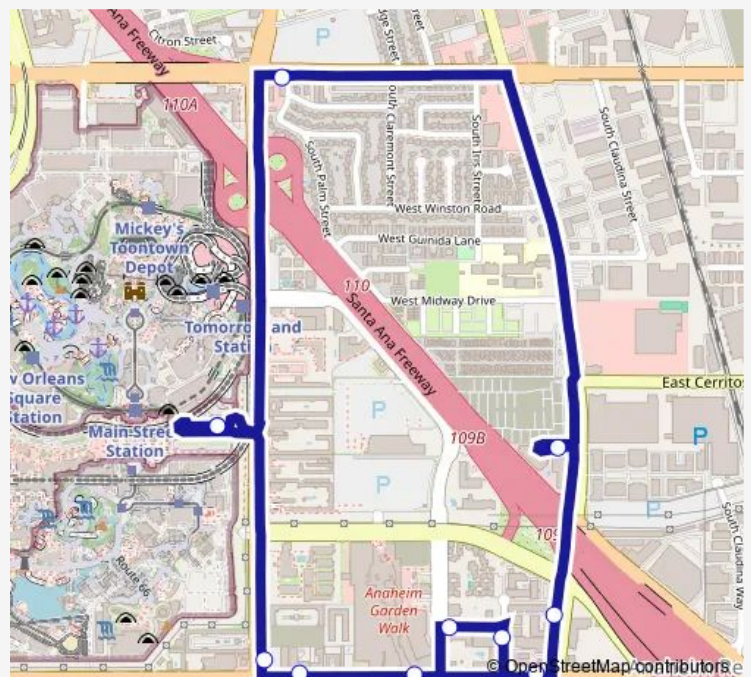

Bus 8 Hotel Circle Line

[Go to website](#)

Direction

Disneyland Main Transportation Center - 08 — Disneyland Main Transportation Center - 08

11 stops

[Open route schedule](#)

Disneyland Main Transportation Center - 08

Ball Rd. EB @ Harbor Blvd.

Anaheim Blvd. SB @ Anaheim Way

Anaheim Blvd. SB @ Katella Ave.

Katella Ave. WB @ Anaheim Blvd.

Clementine St. NB @ 1752 Clementine St.

Zeyn St. SB @ Katella Ave.

Katella Ave. WB @ Clementine Ave.

Katella Ave. WB @ 515 W. Katella Ave.

Harbor Blvd. NB @ Katella Ave.

Disneyland Main Transportation Center - 08

Route schedule

Disneyland Main Transportation Center - 08 — Disneyland Main Transportation Center - 08

Monday	06:30-00:10⁺¹
Tuesday	06:30-00:10⁺¹
Wednesday	06:30-00:10⁺¹
Thursday	06:30-00:10⁺¹
Friday	06:30-00:10⁺¹
Saturday	06:30-00:10⁺¹
Sunday	06:30-00:10⁺¹

Route info

Direction: Disneyland Main Transportation Center - 08

Stops: 11

Trip Duration: 0 hour 20 min

8 — Hotel Circle Line