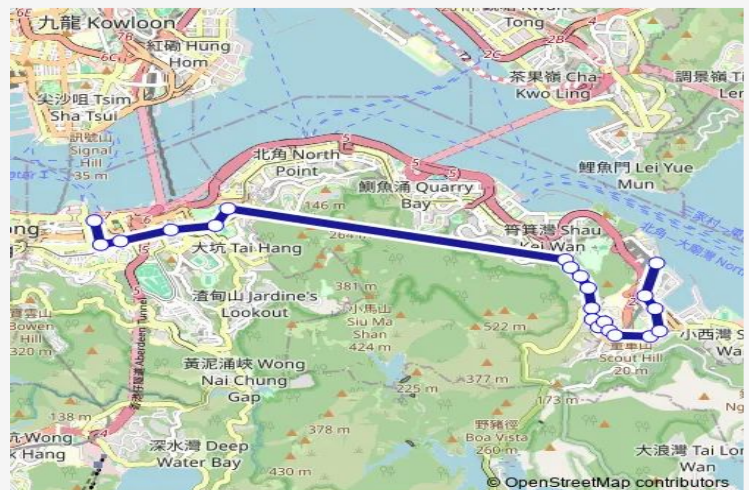

Monday 06:15-22:40

Tuesday 06:15-22:40

Wednesday 06:15-22:40

Thursday 06:15-22:40

Friday 06:15-22:40

Saturday 06:15-00:20⁺¹

Sunday 06:15-22:05

Route info

Direction: [Ctb] Exhibition Centre Station[[Kmb+Ctb] Exhibition Centre Station BUS Terminus/
Exhibition Centre Station[[Kmb] Exhibition Centre Station BUS Terminus[[Xb] Exhibition Centre Station Public Transport Interchange

Stops: 21

Trip Duration: 0 hour 46 min

[Ctb] Eastern Hospital, Chai WAN Road[[Kmb+Ctb] Eastern Hospital/
Eastern Hospital, Chai WAN Road[[Kmb] Eastern Hospital

[Ctb] Koway Court, Chai WAN Road[[Kmb+Ctb] Koway Court/
Koway Court, Chai WAN Road[[Kmb] Koway Court