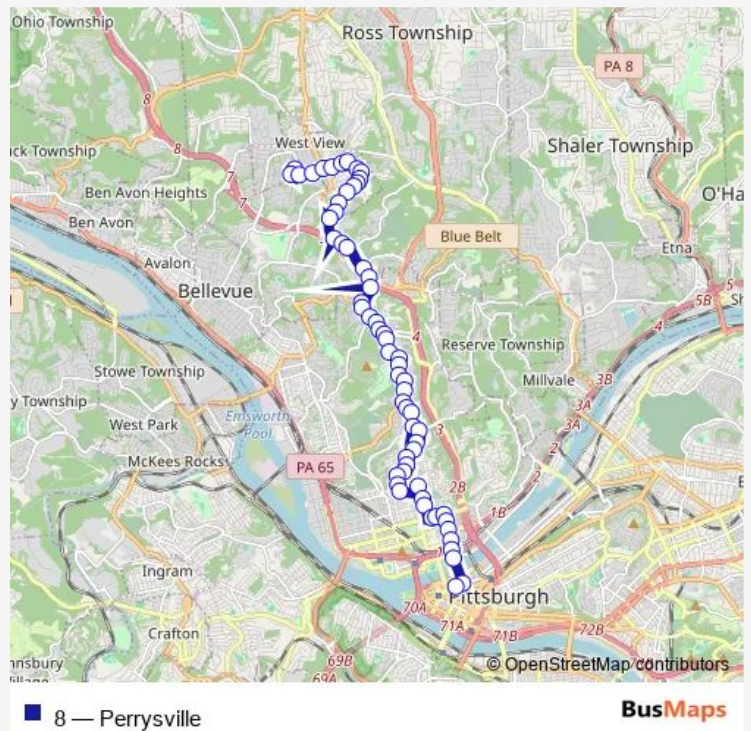

Center AVE + Brightwood

Center AVE + Ridgewood (Steps)

Center AVE + Oakwood

Center AVE + Frankfort Ave

Center AVE + Park

Center AVE + Perrysville Rd

Perry HWY AT Ross Park AND Ride- Lower LOT Shelter

Perry HWY + Clarwin

Thursday 04:52-22:56

Friday 04:52-22:56

Saturday 06:06-23:36

Sunday 06:09-22:39

Route info

Direction: West View Fire LN + Workout Anytime

Stops: 62

Trip Duration: 0 hour 36 min

8 — Perrysville

Perry HWY + Ivory

Perry HWY + Connie

Perry HWY + Perry View

Perrysville AVE + Bascom

Perrysville AVE + Waldorf

Perrysville AVE + Franklin

Perrysville AVE + Perry Academy

Route info

Direction: Penn AVE + 7TH St

Stops: 60

Trip Duration: 0 hour 40 min

Perrysville AVE + #3000

Perrysville AVE + Watson Blvd

Perrysville AVE + Delaware

Perrysville AVE + #3358