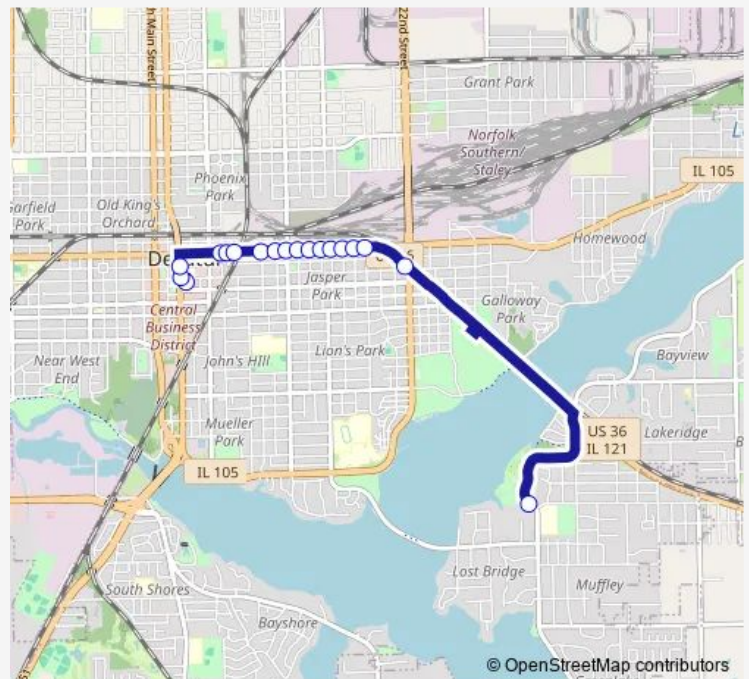

Route schedule

Transit Center BAY 12 — Timbercove Apartments

Monday —

Tuesday —

Wednesday —

Thursday —

Friday —

Saturday —

Sunday 09:15-17:45

Route info

Direction: Transit Center BAY 12

Stops: 18

Trip Duration: 0 hour 14 min

8 — Aqua Line

Direction

Timbercove Apartments — Transit Center BAY 12

20 stops

[Open route schedule](#)

Timbercove Apartments

E Lost Bridge & Brierwood

E Lost Bridge & Sandhill

E Lost Bridge & Eastmoreland Ln

S 16th & E Buena Vista

ST Mary'S Hospital

Monday —

Tuesday —

Wednesday —

Thursday —

Friday —

Saturday —

Sunday 09:29-17:59

Route info