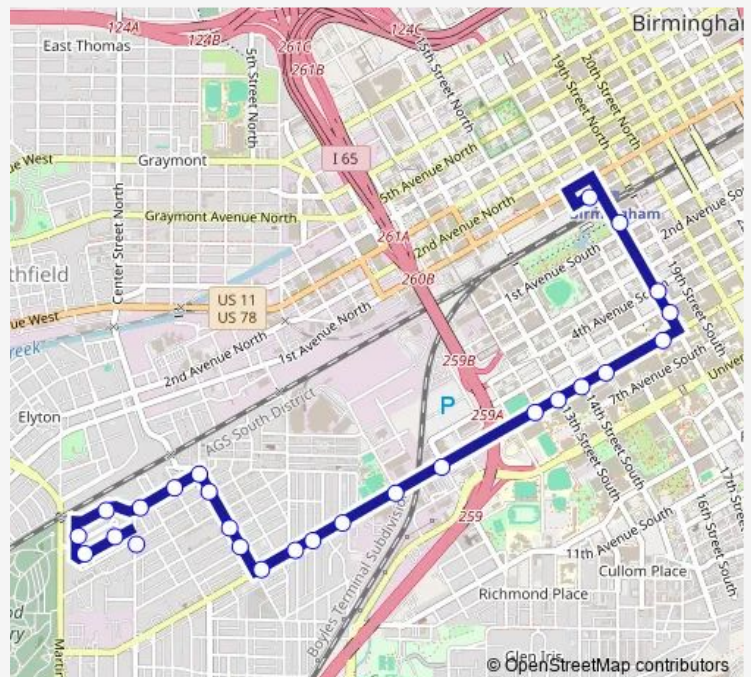

18th St & Morris Ave

18th St & 1st Ave S

18th St & 2nd Ave S

18th St & 4th Ave S

18th St & 5th Ave S

6th Ave S & 17th St

6th Ave S & 16th St

6th Ave S & 15th St

6th Ave S & 14th St

6th Ave S & 12th St

6th Ave S & 8th St

Route schedule

Central Station — Goldwire St & 1st Ave Sw

Monday 06:02-21:00

Tuesday 06:02-21:00

Wednesday 06:02-21:00

Thursday 06:02-21:00

Friday 06:02-21:00

Saturday 07:01-20:12

Sunday —

Route info

Direction: Central Station

Stops: 45

Trip Duration: 0 hour 30 min

8 — Sixth Avenue South

BusMaps

6th Ave S & 5th St

6th Ave S & Beta St

6th Ave S & Omega St

6th Ave S & 1st St

6th Ave S & Center St

Center St & 7th Ave