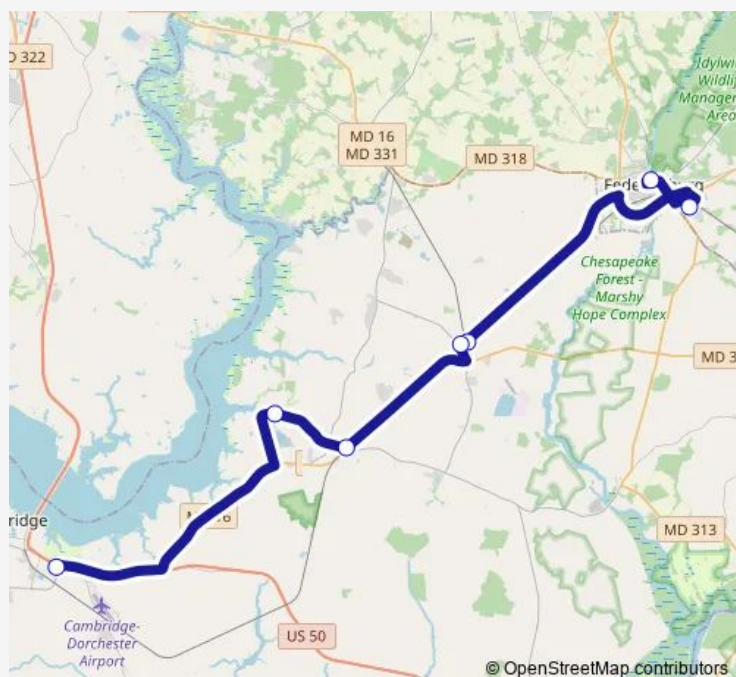

Federalsburg Industrial Park

Amick Farms Hurlock Wb

Goose Creek/Food Rite Wb

Dockins Market Wb

Secretary Main St. Wb

Walmart

Route schedule

Federalsburg Town Parking Wb — Walmart

Monday	06:20-18:50
Tuesday	06:20-18:50
Wednesday	06:20-18:50
Thursday	06:20-18:50
Friday	06:20-18:50
Saturday	—
Sunday	—

Route info

Direction: Federalsburg Town Parking Wb

Stops: 7

Trip Duration: 0 hour 40 min

Direction

Walmart Eb — Federalsburg Town Parking Wb

7 stops

[Open route schedule](#)

Walmart Eb

Secretary Main St.

Dockins Market

Amick Farms Hurlock

Thursday 05:25-18:20

Friday 05:25-18:20

Saturday —

Sunday —

Route info

Direction: Walmart Eb

Stops: 7

Trip Duration: 0 hour 51 min