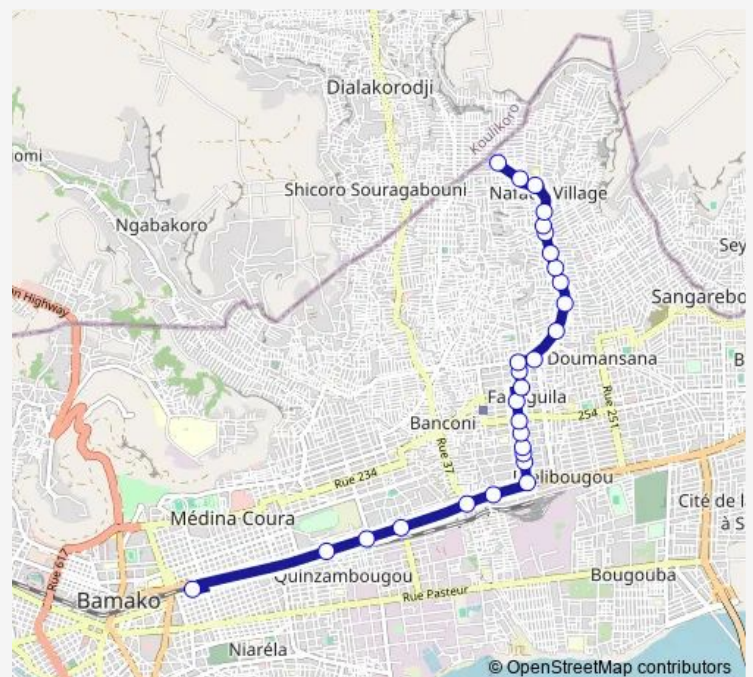

### Route schedule

Railda L8 — Koyoumani

Monday 07:08

Tuesday 07:08

Wednesday 07:08

Thursday 07:08

Friday 07:08

Saturday 07:08

### Route info

Direction: Railda L8

Stops: 28

Trip Duration: 0 hour 41 min

8 — Sotrama 8 : Fadjiguila-Fèrè ⇄ Railda

BusMaps

Magorokoro

Sangasso Bilema