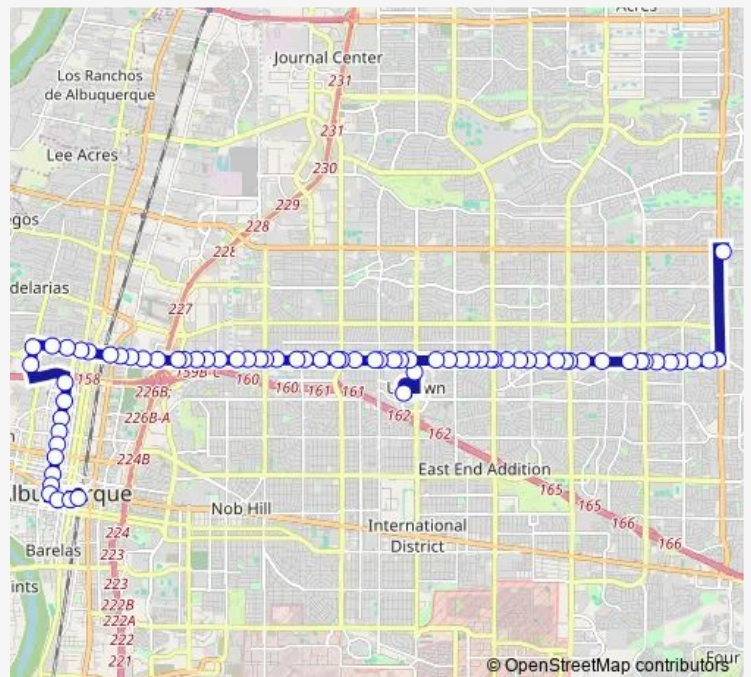

Menaul @ Wyoming

Route schedule

Spanish Bit @ Montgomery (P-n-R) — A.T.C. (Bay H)

Monday	—
Tuesday	—
Wednesday	—
Thursday	—
Friday	—
Saturday	07:54-19:35
Sunday	08:08-16:47

Route info

Direction: Spanish Bit @ Montgomery (P-n-R)

Stops: 70

Trip Duration: 0 hour 51 min

8 — Menaul

Menaul @ Virginia

Menaul @ Utah

Menaul @ Rhode Island

Menaul @ Dallas

Menaul @ Espanola

Louisiana @ Coronado Center

U.T.C. Bay D

Menaul @ Kentucky

Menaul @ Georgia

Menaul @ Dakota

Menaul @ San Pedro

Menaul @ San Pedro

Menaul @ Alvarado