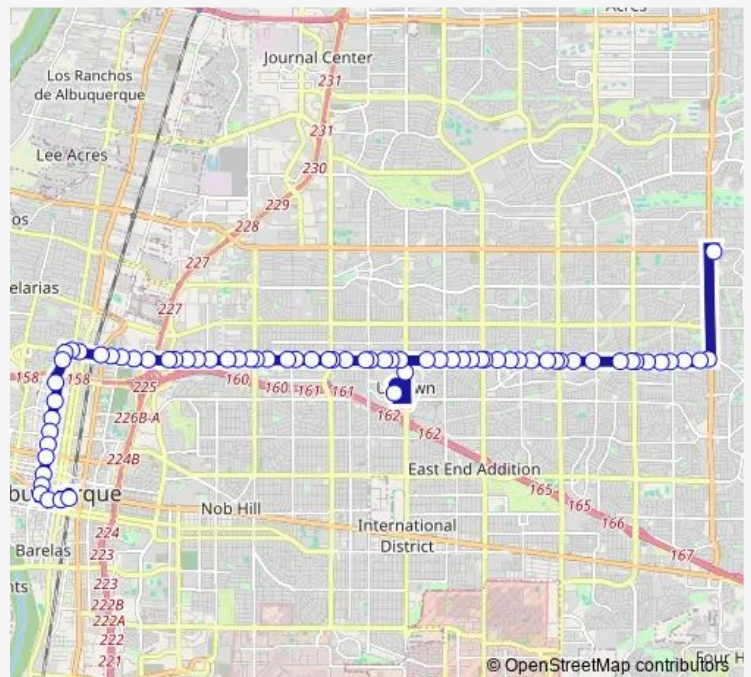

Menaul @ Wyoming

Route schedule

Spanish Bit @ Montgomery (P-n-R) — A.T.C. (Bay H)

Monday	—
Tuesday	—
Wednesday	—
Thursday	—
Friday	—
Saturday	07:54-19:35
Sunday	08:08-16:47

Route info

Direction: Spanish Bit @ Montgomery (P-n-R)

Stops: 70

Trip Duration: 0 hour 52 min

8 — Menaul

Menaul @ Virginia

Menaul @ Utah

Menaul @ Rhode Island

Menaul @ Dallas

Menaul @ Espanola

Louisiana @ Coronado Center

U.T.C. Bay D

Menaul @ Kentucky

Menaul @ Georgia

Menaul @ Dakota

Menaul @ San Pedro

Menaul @ San Pedro

Menaul @ Alvarado