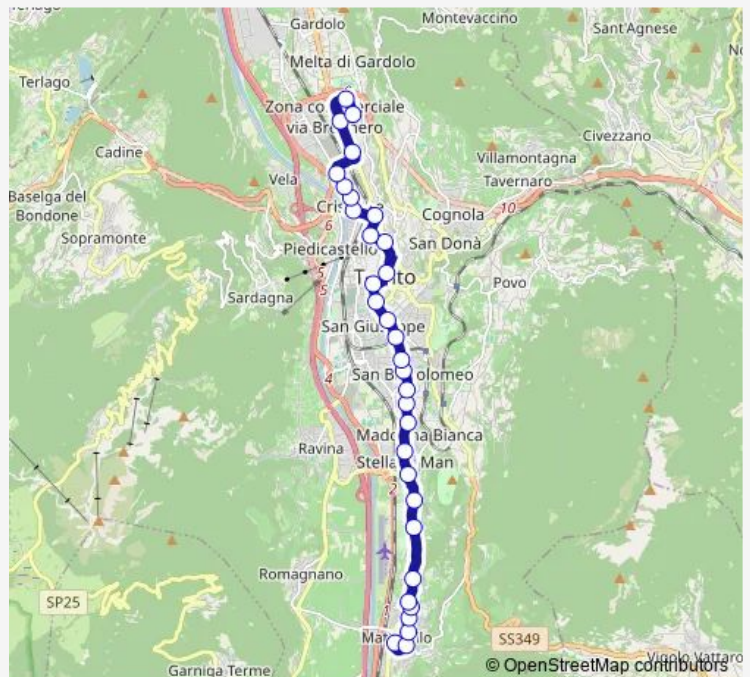

Thursday 21:03-23:23

Friday 21:03-23:23

Saturday 21:03-23:23

Sunday —

Route info

Direction: Roncafort

Stops: 36

Trip Duration: 0 hour 41 min