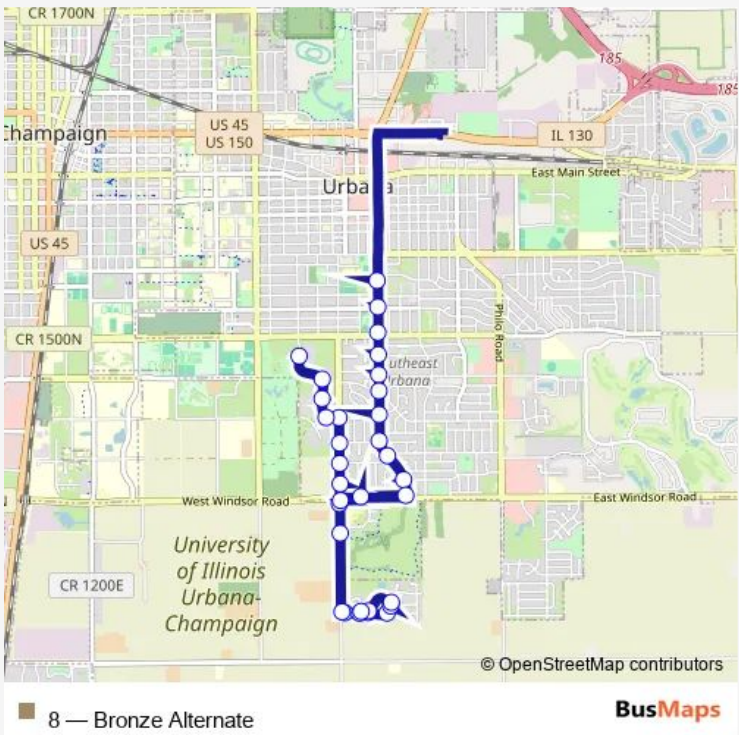

Bus 8 Bronze Alternate

[Go to website](#)

Direction
 Race & Indiana (SE Corner) — Orchard Downs North Shelter (East)
 37 stops
[Open route schedule](#)

- Race & Indiana (SE Corner)
- Urbana High School
- Race & Washington (SW Corner)
- Washington & Broadway (SW Corner)
- Vine & Washington (SW Corner)
- Vine & Michigan (NW Corner)
- Penn & Vine (NW Corner)
- Florida & Vine (NW Corner)
- Vine & Burkwood Ct. (West Side)
- Vine & Colorado (West Side)
- Vine & Mumford (NW Corner)
- Vine & George Huff (NW Corner)
- Vine & Holmes (NW Corner)
- Vine & Mchenry (NW Corner)
- Vine & Scovill (NW Corner)
- Windsor & Vine (NW Corner)
- Clark Lindsey Village (North Side)
- Race & Windsor (SW Far Side)
- Meadowbrook Park (West Side)
- Race & Sherwin (SE Far Side)
- Sherwin & Persimmon (South Side)

Route schedule
 Race & Indiana (SE Corner) — Orchard Downs North Shelter (East)

Monday	—
Tuesday	—
Wednesday	13:34
Thursday	—
Friday	—
Saturday	—
Sunday	—

Route info
 Direction: Race & Indiana (SE Corner)
 Stops: 37
 Trip Duration: 0 hour 35 min

Sherwin & Sherwin Cir. (South Side)

Sherwin & Yankee Ridge (SE Corner)

Sherwin & Pond Ridge (SE Corner)

Sherwin & Sherwin Cir 2 (NW Corner)

Sherwin & Sherwin Cir. (NW Corner)

Sherwin & Persimmon (NE Corner)

Friday —

Saturday —

Sunday —

Route info

Direction: Urbana Middle School

Stops: 32

Trip Duration: 0 hour 18 min

Race at Stone Creek Church (East Side)