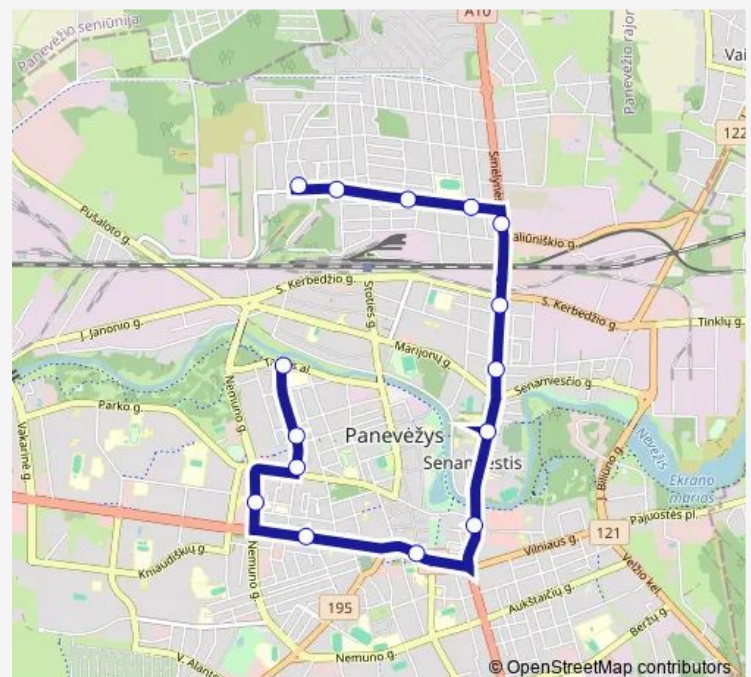

Thursday 05:30-20:36

Friday 05:30-20:36

Saturday 07:32-18:40

Sunday 07:32-18:40

Route info

Direction: Rožių g.

Stops: 15

Trip Duration: 0 hour 24 min

Direction

Autobusų parkas — Taikos al.

9 stops

[Open route schedule](#)

Autobusų parkas

Durpyno g.

5-oji gimnazija

J. Tilvyčio g.

Sunday 07:05-19:07

Route info

Direction: Taikos al.

Stops: 16

Trip Duration: 0 hour 25 min

Direction

Autobusų parkas — Rožių g.

10 stops

Route info

Direction: Taikos al.

Stops: 9

Trip Duration: 0 hour 11 min

8 Bus time schedules and route maps are available in an offline PDF at busmaps.com. Use the busmaps.com website to see live bus times, train schedule or subway schedule, and step-by-step directions for all public transit in Panevezys