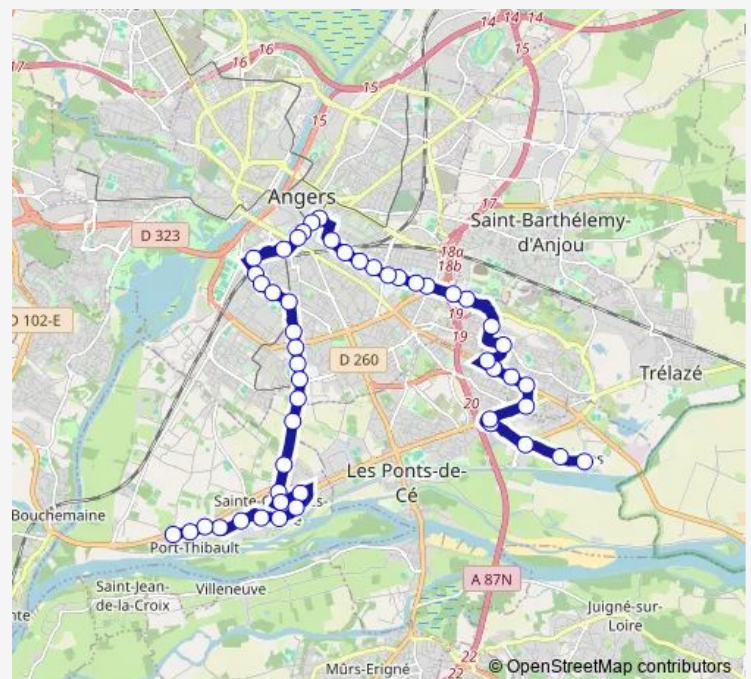

Bus 8 STE-Gemmes Roche Morna - LES Ponts-DE-CÉ Moulin Marcille / Floriloire

[Go to website](#)

Direction

Floriloire — Roche Morna

56 stops

[Open route schedule](#)

- Floriloire
- Pouillé
- Patureaux
- Gallieni
- François Villon
- George Sand
- Marie Curie
- Rostand
- Roncières
- Guillebotte
- Jean Boutton
- Lavoir
- Riotteau
- Allumettes
- Dojo Daguerre
- Bellevue
- Marais
- Gaspalon
- Village Santé
- Cormiers
- St-Léonard

Route schedule

Floriloire — Roche Morna

Monday	06:56-19:11
Tuesday	06:56-19:11
Wednesday	06:56-19:11
Thursday	06:56-19:11
Friday	06:56-19:11
Saturday	—
Sunday	—

Route info

Direction: Floriloire

Stops: 56

Trip Duration: 0 hour 55 min

8 — STE-Gemmes Roche Morna - LES Ponts-DE-CÉ
Moulin Marcille / Floriloire

Géricault

Mongazon

Stade Raymond Kopa

Desmazières

Anne Frank

St-Joseph

Place du Lycée