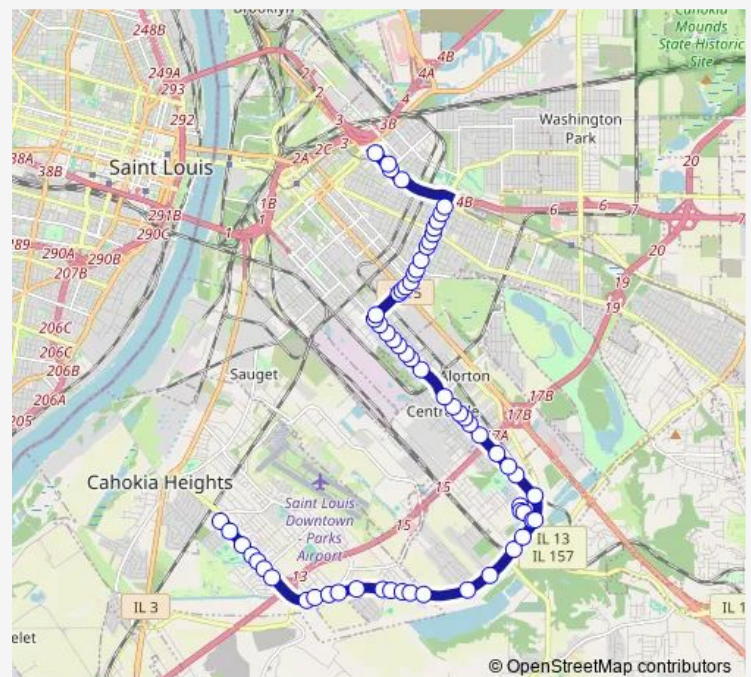

### Route schedule

OLD Camp Jackson @ Range Eb — Emerson Park Transit Center

Monday 04:20-24:00

Tuesday 04:20-24:00

Wednesday 04:20-24:00

Thursday 04:20-24:00

Friday 04:20-24:00

Saturday 05:20-24:00

### Route info

Direction: OLD Camp Jackson @ Range Eb

Stops: 65

Trip Duration: 0 hour 32 min

8 — Alta Sita

Clarita @ OLD Missouri Nb

Carver @ Hinkley Nb

66th Street @ Clarita Sb