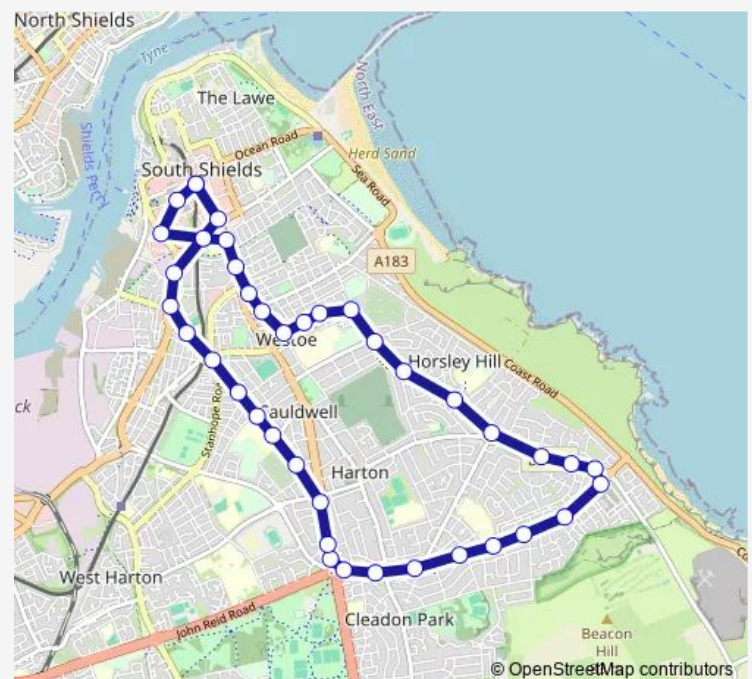

Horsley Hill Road-Westcott Avenue

Highfield Road-Westoe Drive

Highfield Road-Grosvenor Road

Highfield Road-Fountain Grove

Highfield Road-Cheviot Road

Horsley Hill Square

Marsden Lane-Fulwell Avenue

Marsden Lane-Hampshire Way

Marsden Lane - Prince Edward Road East

Prince Edward Road East - Lizard Lane

Prince Edward Road-Valley Lane

Route schedule

Interchange — Interchange

Monday 05:38-23:06

Tuesday 05:38-23:06

Wednesday 05:38-23:06

Thursday 05:38-23:06

Friday 05:38-23:06

Saturday 05:35-23:06

Sunday 07:32-23:06

Route info

Direction: Interchange

Stops: 40

Trip Duration: 0 hour 33 min

8 — South Shields - Marsden

Prince Edward Road-Forber Avenue

Prince Edward Road-Carden Avenue

Prince Edward Road-Larch Avenue

Prince Edward Road-Centenary Avenue

Harton Nook

Prince Edward Road-King George Road