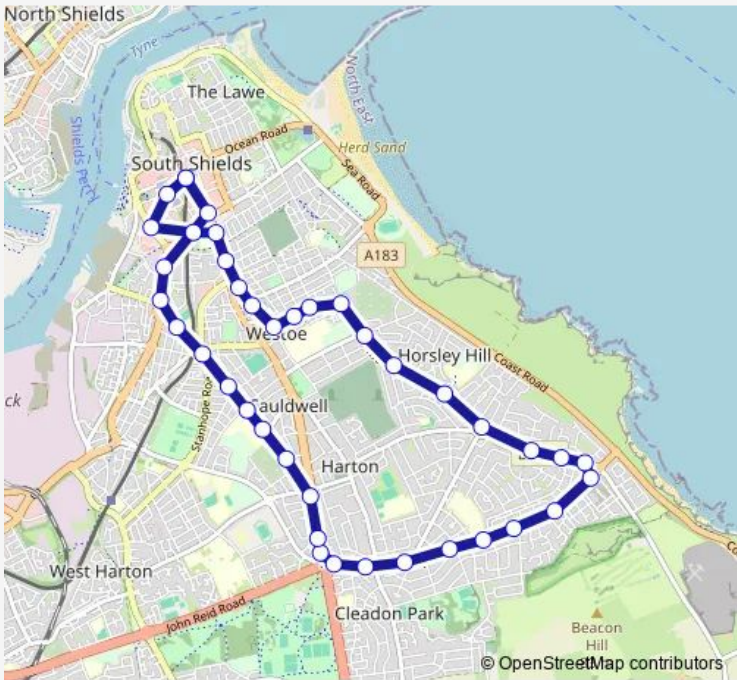

Bus 8 South Shields - Marsden

[Go to website](#)

Direction
 Interchange — Interchange
 40 stops
[Open route schedule](#)

- Interchange
- Coronation Street-Garden Lane
- Station Road-Industrial Estate
- Crossgate
- Westoe Road - Town Hall
- Westoe Road-Hyde Street
- Westoe Road-Madeira Terrace
- Westoe Road-Mowbray Road
- Horsley Hill Road
- Horsley Hill Road-Readhead Avenue
- Horsley Hill Road-Westcott Avenue
- Highfield Road-Westoe Drive
- Highfield Road-Grosvenor Road
- Highfield Road-Fountain Grove
- Highfield Road-Cheviot Road
- Horsley Hill Square
- Marsden Lane-Fulwell Avenue
- Marsden Lane-Hampshire Way
- Marsden Lane - Prince Edward Road East
- Prince Edward Road East - Lizard Lane
- Prince Edward Road-Valley Lane

Route schedule
 Interchange — Interchange

Monday	05:38-23:06
Tuesday	05:38-23:06
Wednesday	05:38-23:06
Thursday	05:38-23:06
Friday	05:38-23:06
Saturday	05:35-23:06
Sunday	07:32-23:06

Route info
 Direction: Interchange
 Stops: 40
 Trip Duration: 0 hour 33 min

8 — South Shields - Marsden **BusMaps**

Prince Edward Road-Forber Avenue

Prince Edward Road-Carden Avenue

Prince Edward Road-Larch Avenue

Prince Edward Road-Centenary Avenue

Harton Nook

Prince Edward Road-King George Road

King George Road-John Reid Road

King George Road-Lascelles Avenue

King George Road-Harton Lane

Mortimer Road-Stanton Avenue

Mortimer Road-Caudwell Avenue

Mortimer Road-Reading Road

Mortimer Road-Oxford Street