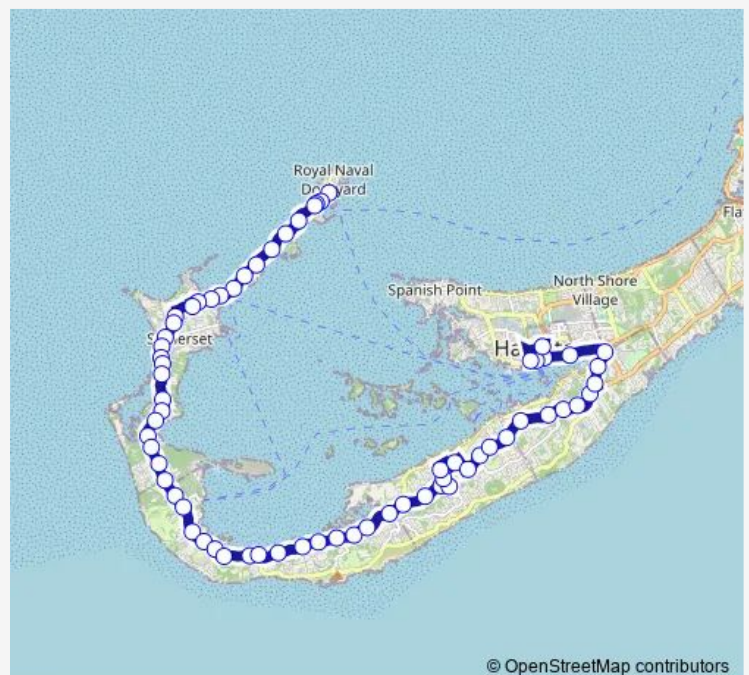

Outside Price Rite Store

The Bermuda Institute

Route schedule

Central Bus Terminal — Across from Port Royal Primary School

Monday 15:00

Tuesday 15:00

Wednesday 15:00

Thursday 15:00

Friday 15:00

Saturday —

Sunday —

Route info

Direction: Central Bus Terminal

Stops: 27

Trip Duration: 0 hour 34 min

© OpenStreetMap contributors

Outside Heron Bay School

Across From Waterlot Inn Restaurant

Next to House #154

Next to Tribe Road #2

Next to Tribe Road #3

Across from House #139

Across from Port Royal Primary School

Direction

Near Bellevue Road

Next to White Sands Road

Outside of Department of Marine and Ports

Next to Middleton Lane

Across from Chapel Road

Near Tanglewood Road Paget

Across From Warwick Academy

Near Tribe Road #2