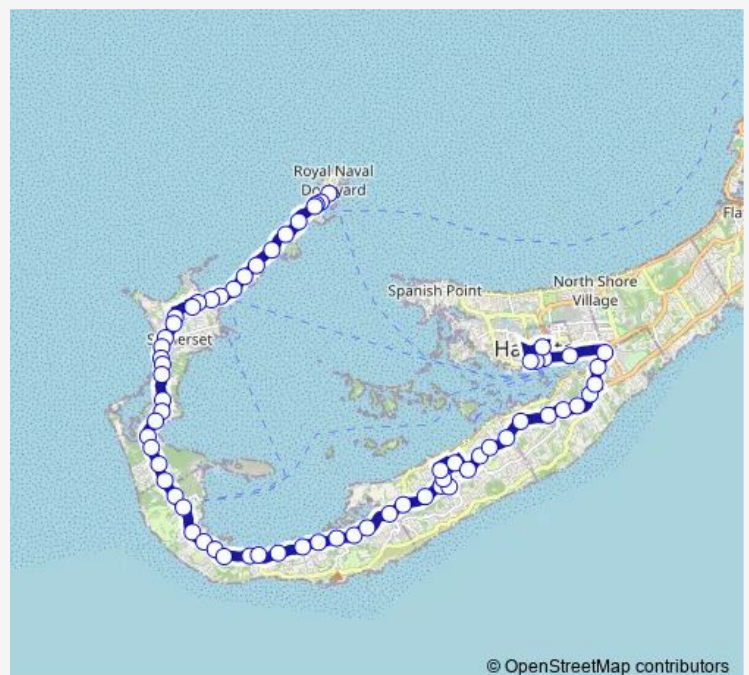

Near Tanglewood Road Paget

Across From Warwick Academy

Near Tribe Road #2

Near Ord Road

Next to Tribe Road #3

Next to Constance Cres

Outside Purvis Primary School

Near St. Mary's Road

Across from Tribe Road #6

Next to Farmview Lane

Near Cedar Heights Lane

Route schedule

Central Bus Terminal — Royal Naval Dockyard

| | |
|-----------|-------------|
| Monday | 06:45-22:45 |
| Tuesday | 06:45-22:45 |
| Wednesday | 06:45-22:45 |
| Thursday | 06:45-22:45 |
| Friday | 06:45-22:45 |
| Saturday | 07:15-22:45 |
| Sunday | 09:45-22:45 |

Route info

Direction: Central Bus Terminal

Stops: 65

Trip Duration: 1 hour 2 min

© OpenStreetMap contributors

Across from Residence #18

Outside Warwick Preschool

Outside Esso Gas Station

Across from House #39

Outside Price Rite Store

The Bermuda Institute

Outside Heron Bay School

Across From Waterlot Inn Restaurant

Next to House #154

Next to Tribe Road #2

Next to Tribe Road #3