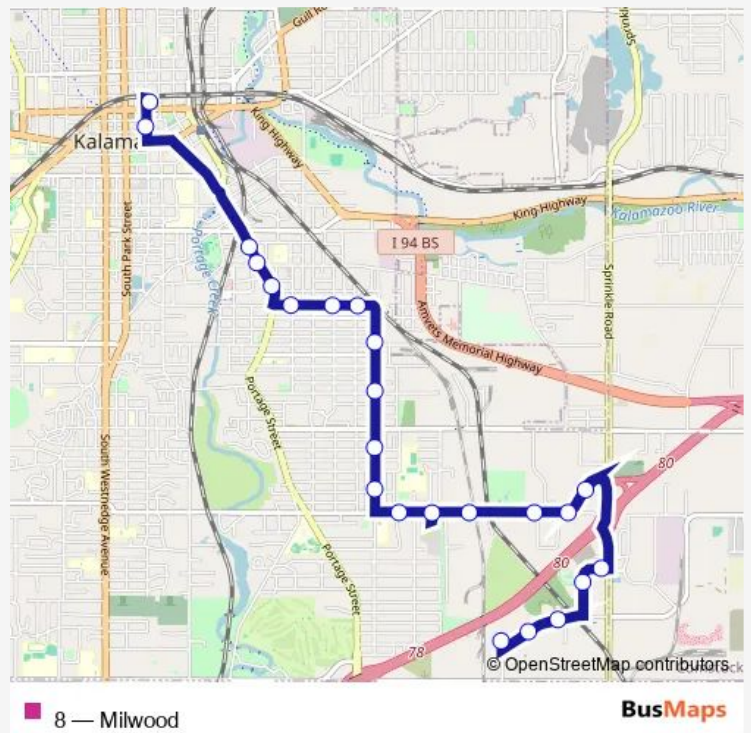

Bus 8 Milwood

[Go to website](#)

Direction
 Kalamazoo Transit Center — Manchester & Continental Linen
 23 stops
[Open route schedule](#)

- Kalamazoo Transit Center
- Rose at Water (NW Corner)
- Portage at Jackson
- Portage at Lake (NW Corner)
- Portage at Washington (NW Corner)
- East Stockbridge Ave & Race St
- East Stockbridge Avenue & March Street
- East Stockbridge Ave & Cameron Street
- Fulford & Reed
- Fulford & Palmer
- Fulford & Homecrest
- Fulford & Sheridan
- Cork & Lincolnshire
- Cork & Emerald Park Apts
- Cork & Tracks
- Cork & Gembret
- Cork & Clarion Hotel
- Cork & Arby's
- Vanrick & Sprinkle
- Vanrick & Wings Stadium
- Covington & Big Brothers Sisters

Route schedule

Kalamazoo Transit Center — Manchester & Continental Linen

| | |
|-----------|-------------|
| Monday | — |
| Tuesday | — |
| Wednesday | 06:15-21:15 |
| Thursday | — |
| Friday | 06:15-21:15 |
| Saturday | 06:15-21:15 |
| Sunday | 10:15-16:15 |

Route info

Direction: Kalamazoo Transit Center

Stops: 23

Trip Duration: 0 hour 25 min

Covington & Fabri-Kal

Manchester & Continental Linen

Direction

Kalamazoo Transit Center — Manchester & Continental Linen

23 stops

[Open route schedule](#)

Kalamazoo Transit Center

Rose at Water (NW Corner)

Portage at Jackson

Portage at Lake (NW Corner)

Portage at Washington Ct

East Stockbridge Ave & Race St