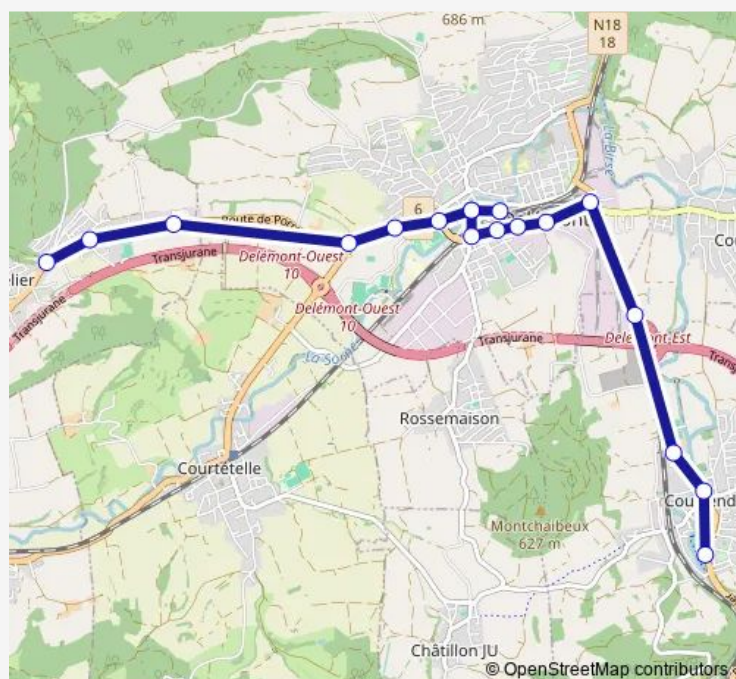

Route schedule

Courrendlin, écoles — Develier, poste

Monday 09:25

Tuesday 09:25

Wednesday 09:25

Thursday 09:25

Friday 09:25

Saturday —

Sunday —

Route info

Direction: Courrendlin, écoles

Stops: 18

Trip Duration: 0 hour 24 min

8 — B 8

BusMaps

Direction

Develier, poste — Courrendlin, écoles

18 stops

[Open route schedule](#)

Develier, poste

Develier, bas du village

Develier, St-Christophe

Delémont, Pré Mochel

Delémont, Sainte-Catherine

Tuesday 10:50-14:29

Wednesday 10:50-14:29

Thursday 10:50-14:29

Friday 10:50-14:29

Saturday —

Sunday —

Route info

Direction: Develier, poste