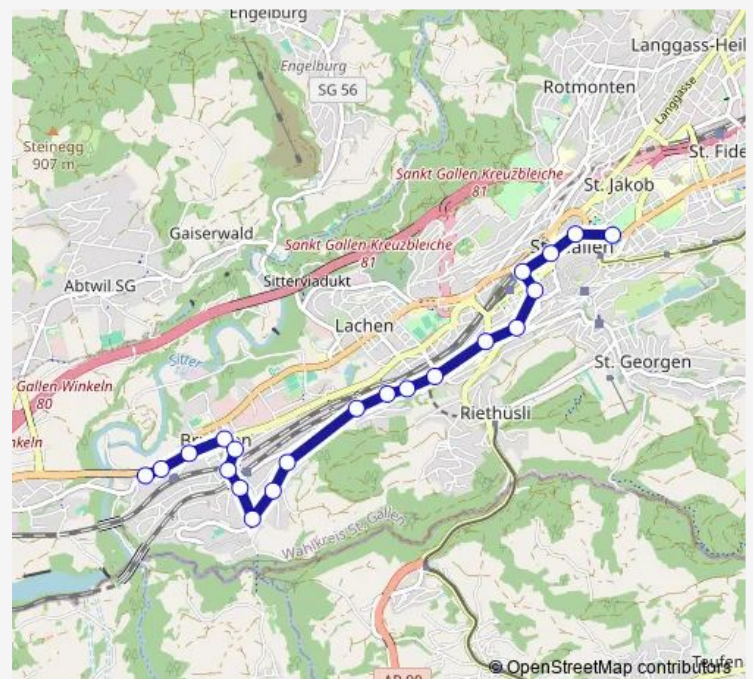

Thursday 24:41⁺¹

Friday 24:41⁺¹

Saturday 24:41⁺¹

Sunday 24:41⁺¹

Route info

Direction: St. Gallen, Wendeplatz Stocken

Stops: 21

Trip Duration: 0 hour 19 min

8 — B 8

BusMaps

Direction

St. Gallen, Theater — St. Gallen, Wendeplatz Stocken

20 stops

[Open route schedule](#)

St. Gallen, Theater

St. Gallen, Marktplatz Bohl

Friday 05:10

Saturday —

Sunday —

Route info

Direction: St. Gallen, Theater

Stops: 20

Trip Duration: 0 hour 23 min

Direction