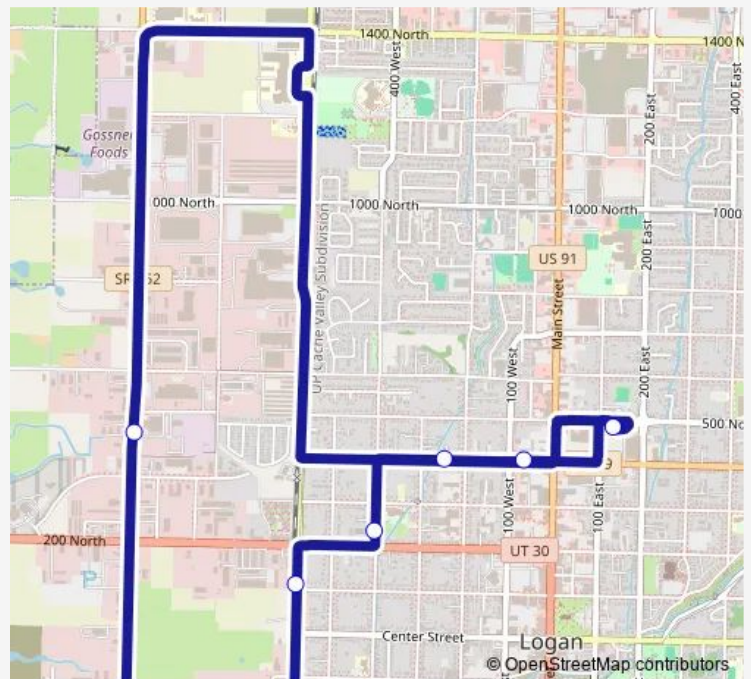

Bus 8 West Logan, Batc

[Go to website](#)

Direction

813 West 200 South(Roto Rooter) — 150 East 500 North(Transit Center)

14 stops

[Open route schedule](#)

813 West 200 South(Roto Rooter)

445 North 1000 West(Logan Environmental Center)

542 West 400 North

428 West 400 North

272 West 400 North(Canal Bridge)

50 West 400 North(KSM Music)

150 East 500 North(Transit Center)

Route schedule

813 West 200 South(Roto Rooter) — 150 East 500 North(Transit Center)

Monday	06:08-18:10
Tuesday	06:08-18:10
Wednesday	06:08-18:10
Thursday	06:08-18:10
Friday	06:08-18:10
Saturday	—
Sunday	—

Route info

Direction: 813 West 200 South(Roto Rooter)

Stops: 14

Trip Duration: 0 hour 16 min

8 — West Logan, Batc

Direction

150 East 500 North(Transit Center) — 445 North 1000 West(Logan Environmental Center)

8 stops

[Open route schedule](#)

150 East 500 North(Transit Center)

75 West 400 North(Liquor Store)