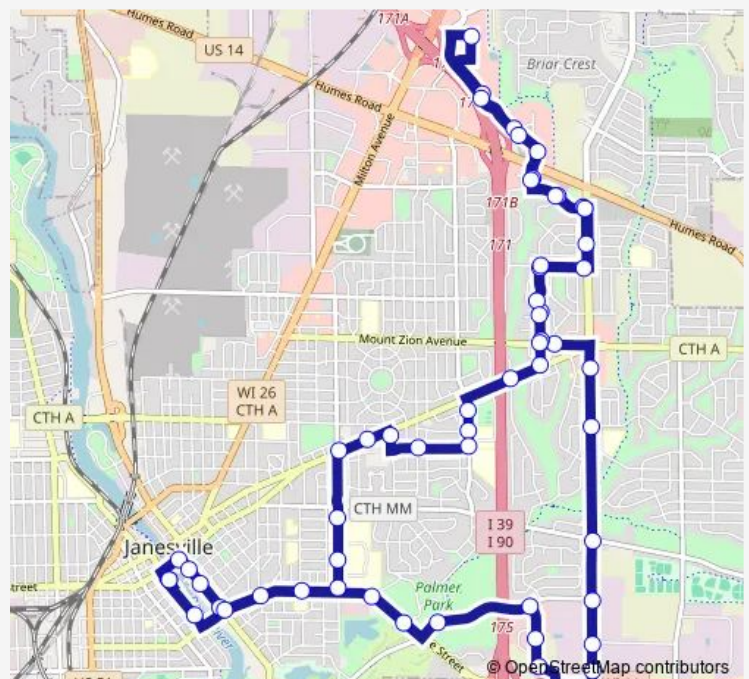

### Direction

Downtown Transfer Center — Downtown Transfer Center

57 stops

[Open route schedule](#)

Downtown Transfer Center

E Court / S Main

S Main / St Lawrence (Senior Center)

S Main / E Holmes (Hedberg Public Library)

### Route schedule

Downtown Transfer Center — Downtown Transfer Center

Monday 18:15-21:15

Tuesday 18:15-21:15

Wednesday 18:15-21:15

Thursday 18:15-21:15

Friday 18:15-21:15

Saturday —

### Route info

Direction: Downtown Transfer Center

Stops: 57

Trip Duration: 0 hour 55 min

8 — Nightside East

Morningside / Randolph

Randolph / N Wright

Midvale / N Wright

Midvale / Greenwood

Deerfield / Wellington (Holiday Inn Express)

Deerfield (Pine Tree Plaza south)

Deerfield (Pine Tree Plaza)

Deerfield (Mercy Clinic North)

Wal-Mart / Sam's Club

Deerfield (Mercy Clinic North)