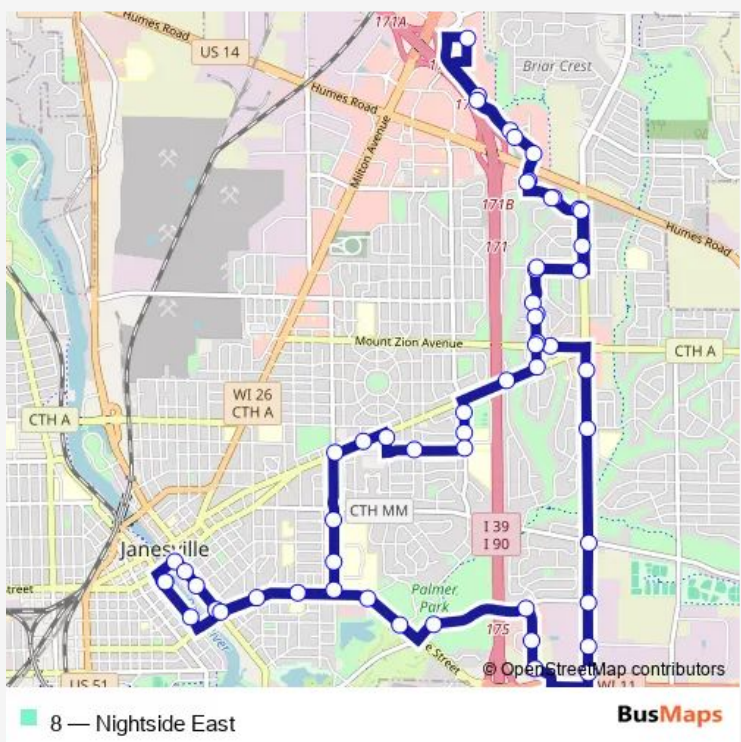

Bus 8 Nightside East

[Go to website](#)

Direction
 Downtown Transfer Center — Downtown Transfer Center

57 stops

[Open route schedule](#)

- Downtown Transfer Center
- E Court / S Main
- S Main / St Lawrence (Senior Center)
- S Main / E Holmes (Hedberg Public Library)
- S Main / Kerwin Matthews
- E Racine / Arbor
- E Racine / S Harmony
- Palmer Dr / Mohawk Rd (Camden Playground)
- Palmer / Midland
- Midland (Biolife Plasma Services)
- Midland (Baymont Inn)
- St Mary's Hospital (SSM Health)
- N Wright / E Racine (Dmv)
- S Wright / Enterprise (Industrial Park)
- S Wright / Palmer
- S Wright / Ruger
- N Wright / Park View
- N Wright (Mercy Clinic East)
- Mt Zion / Laramie
- Morningside / Mt Zion
- Morningside / Canyon

Route schedule
 Downtown Transfer Center — Downtown Transfer Center

Monday	18:15-21:15
Tuesday	18:15-21:15
Wednesday	18:15-21:15
Thursday	18:15-21:15
Friday	18:15-21:15
Saturday	—
Sunday	—

Route info

Direction: Downtown Transfer Center

Stops: 57

Trip Duration: 0 hour 55 min

Morningside / Randolph

Randolph / N Wright

Midvale / N Wright

Midvale / Greenwood

Deerfield / Wellington (Holiday Inn Express)

Deerfield (Pine Tree Plaza south)

Deerfield (Pine Tree Plaza)

Deerfield (Mercy Clinic North)

Wal-Mart / Sam's Club

Deerfield (Mercy Clinic North)

Deerfield (Pine Tree Plaza)

Deerfield / Wellington (Holiday Inn Express)

Midvale / Greenwood

Midvale / N Wright