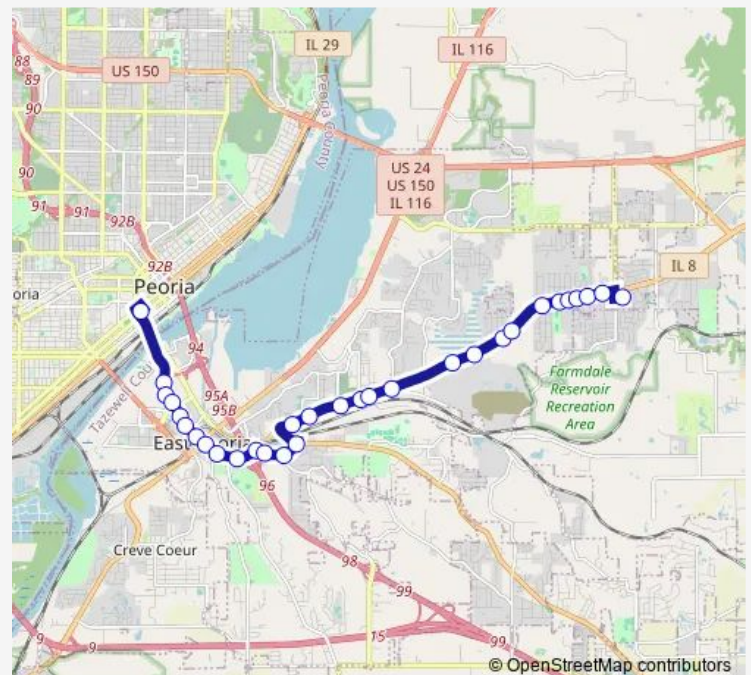

Washington and Ember

Washington and Edgehill

Washington and Illini/Mcdonald's

Washington and Brookview

Washington and Arnold/State Farm

Washington and Dolans

Washington and Rosedale

Washington and Pershing

### Route schedule

Sunnyland Plaza — Citylink Transit Center

Monday 06:41-20:41

Tuesday 06:41-20:41

Wednesday 06:41-20:41

Thursday 06:41-20:41

Friday 06:41-20:41

Saturday 08:41-20:41

### Route info

Direction: Sunnyland Plaza

Stops: 32

Trip Duration: 0 hour 25 min

8 — East Peoria

Veteran and Meadow

Veteran and Elmwood

Washington and Springfeild

## Route info

Direction: Citylink Transit Center

Stops: 31

Trip Duration: 0 hour 26 min

Washington and Carlson

Washington and James

Washington and Mary

Washington and Lake