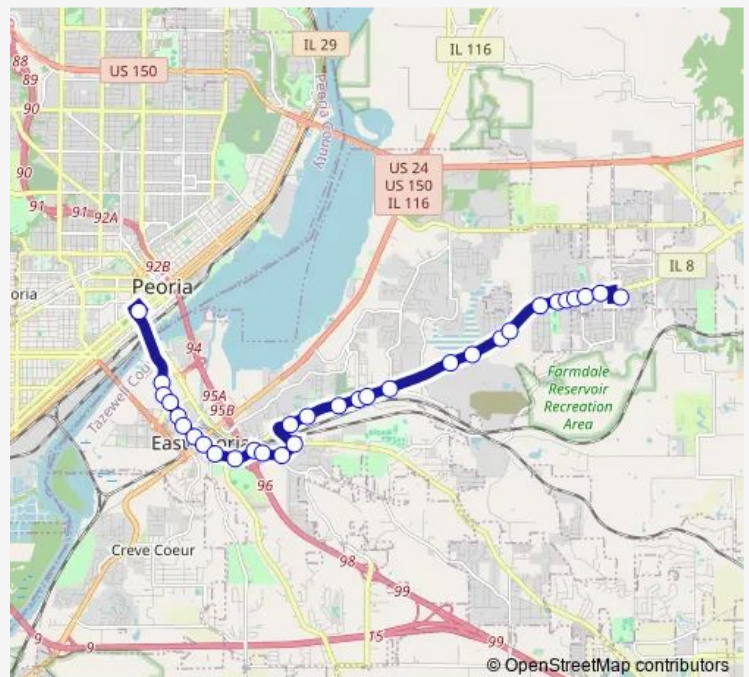

Washington and Ember

Washington and Edgehill

Washington and Illini/Mcdonald's

Washington and Brookview

Washington and Arnold/State Farm

Washington and Dolans

Washington and Rosedale

Washington and Pershing

### Route schedule

Sunnyland Plaza — Citylink Transit Center

Monday 06:41-20:41

Tuesday 06:41-20:41

Wednesday 06:41-20:41

Thursday 06:41-20:41

Friday 06:41-20:41

Saturday 08:41-20:41

### Route info

Direction: Sunnyland Plaza

Stops: 32

Trip Duration: 0 hour 25 min

8 — East Peoria

Veteran and Meadow

Veteran and Elmwood

Washington and Springfeild

## Route info

Direction: Citylink Transit Center

Stops: 31

Trip Duration: 0 hour 26 min

Washington and Carlson

Washington and James

Washington and Mary

Washington and Lake