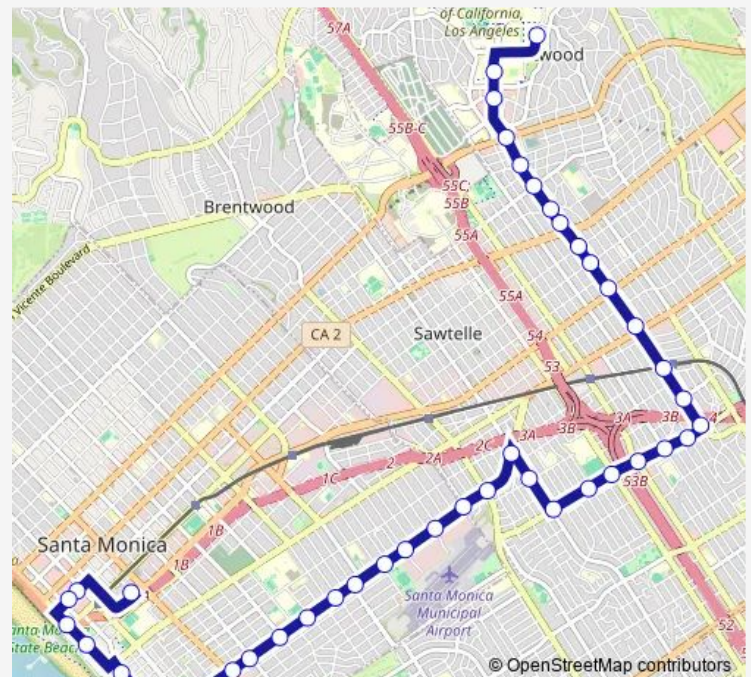

Thursday 06:50-19:28

Friday 06:50-19:28

Saturday —

Sunday —

Route info

Direction: Ucla Hilgard Terminal

Stops: 48

Trip Duration: 0 hour 49 min

8 — Ocean Park Blvd & Westwood Bl/Ucla

National WB & Barrington Ns

Barrington NB & Brookhaven Ns

Gateway WB & Barrington Fs

Ocean Park WB & Bundy Ns

Ocean Park WB & Centinela Fs

Ocean Park WB & 31st Ns

Ocean Park WB & 28th Fs