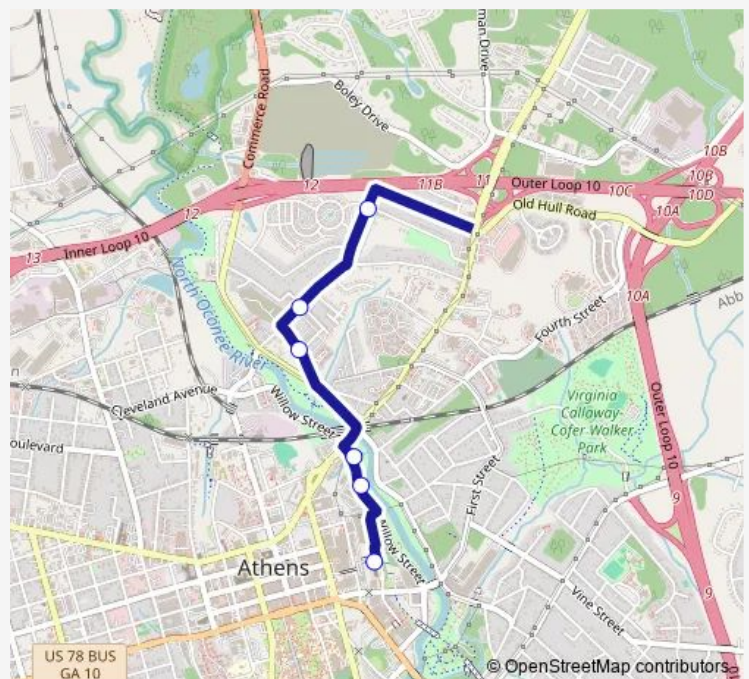

Tuesday 06:30-21:25

Wednesday 06:30-21:25

Thursday 06:30-21:25

Friday 06:30-21:25

Saturday 08:25-18:25

Sunday 08:25-18:25

Route info

Direction: Multimodal Transportation Center

Stops: 6

Trip Duration: 0 hour 5 min

■ 8 — Barber - Chase

Direction

Newton Bridge and Kathwood Ob — Multimodal Transportation Center

38 stops

[Open route schedule](#)

Newton Bridge and Kathwood Ob

Sunday 08:35-18:35

Route info

Direction: North Ave at CVS Pharmacy Ib

Stops: 8

Trip Duration: 0 hour 5 min

Direction

Multimodal Transportation Center — Jefferson and Vincent
lb

31 stops

Friday 06:45-20:45

Saturday 08:45-17:45

Sunday 08:45-17:45

Route info

Direction: Multimodal Transportation Center

Stops: 31

Trip Duration: 0 hour 20 min

Old Jefferson Rd at Camak Dr Ib