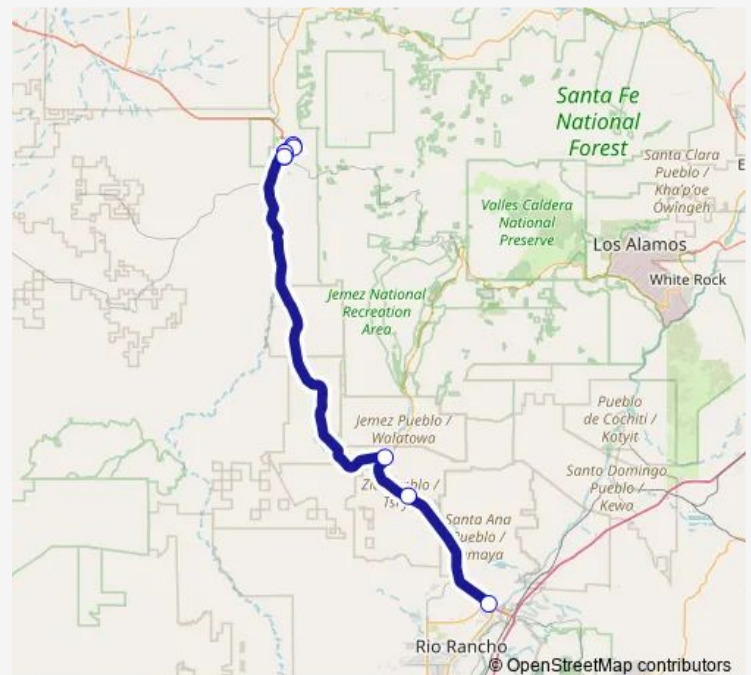

## Bus 8 Bernalillo / Cuba

[Go to website](#)

### Direction

Cuba Municipal Complex — Capitol Square Drive

4 stops

[Open route schedule](#)

Cuba Municipal Complex

Mcdonald's / Circle K

San Ysidro Village Office

Capitol Square Drive

### Route schedule

Cuba Municipal Complex — Capitol Square Drive

Monday 08:19

Tuesday 08:19

Wednesday 08:19

Thursday 08:19

Friday 08:19

Saturday —

### Route info

Direction: Cuba Municipal Complex

Stops: 4

Trip Duration: 0 hour 57 min

■ 8 — Bernalillo / Cuba

**Direction**

Safelite (Sprint) Blvd @ Home Depot — Cuba Municipal Complex

10 stops