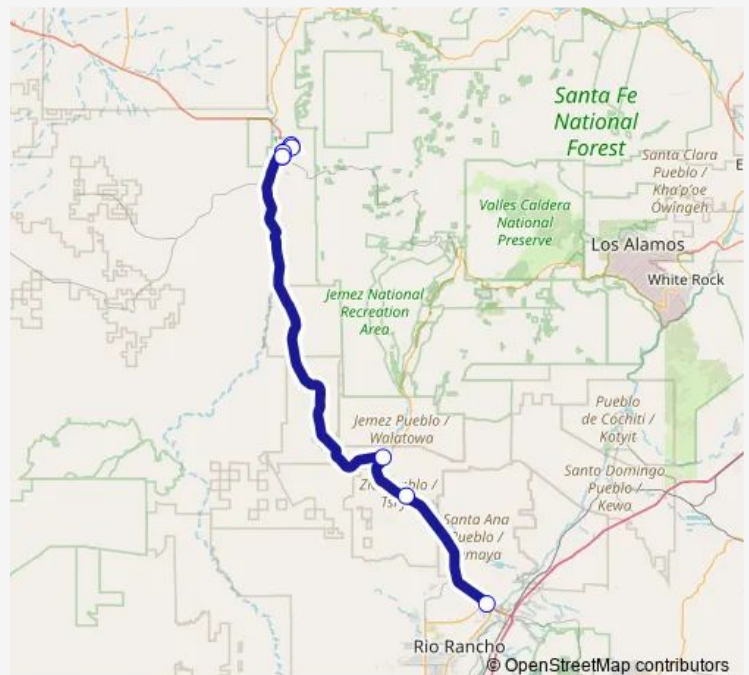

Friday 08:19

Saturday —

Sunday —

Route info

Direction: Cuba Municipal Complex

Stops: 4

Trip Duration: 0 hour 57 min

■ 8 — Bernalillo / Cuba

Direction

Safelite (Sprint) Blvd @ Home Depot — Cuba Municipal Complex

10 stops

[Open route schedule](#)

Safelite (Sprint) Blvd @ Home Depot

Capitol Square Drive

San Ysidro Village Office

Cuba Municipal Complex

Monday 06:24-14:39

Tuesday 06:24-14:39

Wednesday 06:24-14:39

Thursday 06:24-14:39

Friday 06:24-14:39

Saturday —

Sunday —

Route info

Monday 15:30

Tuesday 15:30

Wednesday 15:30

Thursday 15:30

Friday 15:30

Saturday —

Sunday —

Route info