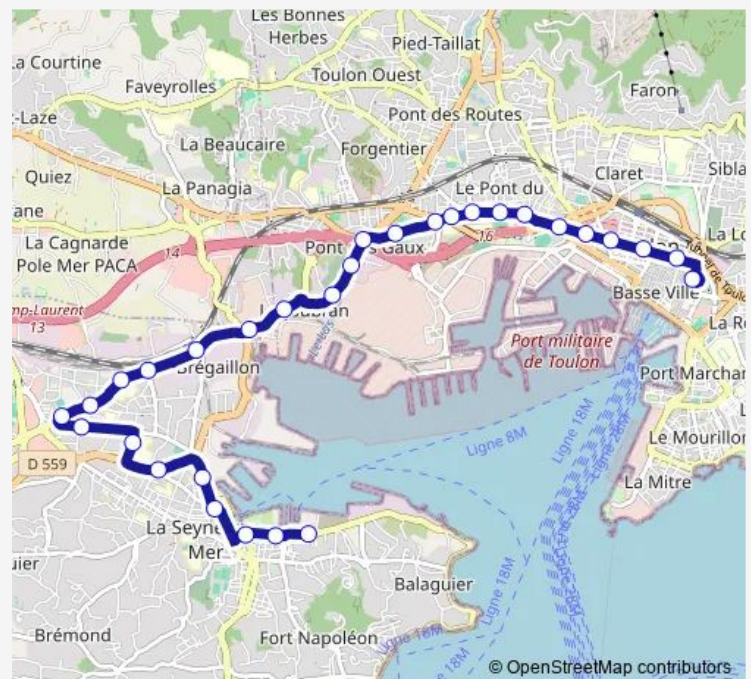

### Route schedule

Blache — Sablettes

Monday	20:45
Tuesday	20:45
Wednesday	20:45
Thursday	—
Friday	—
Saturday	—
Sunday	—

### Route info

Direction: Blache

Stops: 39

Trip Duration: 0 hour 41 min

8 — La Seyne - Blache

BusMaps

Pêle Mêle

Berthe

Hôpital (La Seyne)

Peyre

Gagarine

Rollin

Port (La Seyne)

Kennedy

Croisement

Marsouin