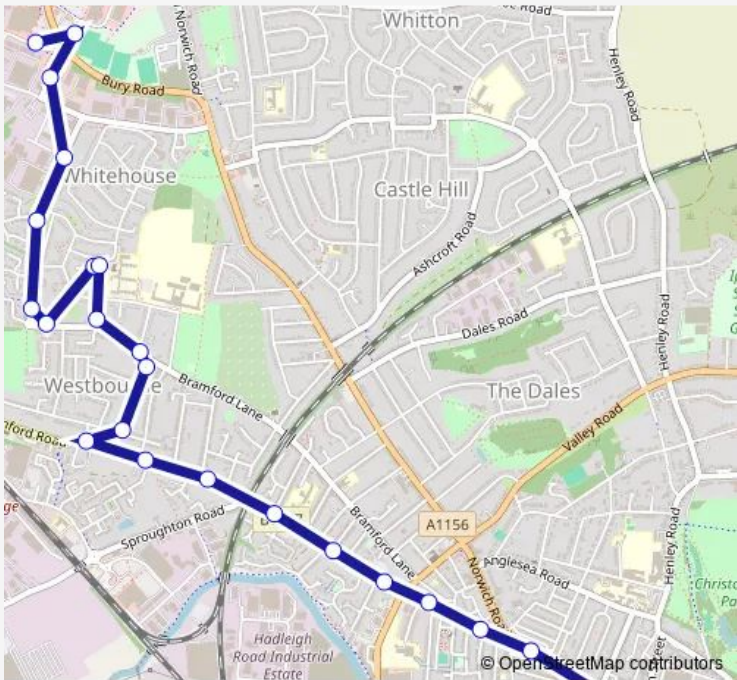

Bus 8 Ipswich Town Centre - Whitehouse - Asda

[Go to website](#)

Direction
 Asda — Tower Ramparts Bus Station
 24 stops
[Open route schedule](#)

- Asda
- Anglia Parkway South
- Plumb Center
- Donegal Road
- Maudslay Road
- Morgan Drive
- High View
- Co-Op Shops
- Co-Op Shops
- Bramford Lane
- Galway Avenue
- Brockley Crescent
- Henniker Road
- Adair Road
- Jovian Way
- Wallace Road
- Red Lion
- Riverside Road
- Beaconsfield Road
- Sirdar Road
- Wilberforce Street

Route schedule
 Asda — Tower Ramparts Bus Station

Monday	05:50-22:56
Tuesday	05:50-22:56
Wednesday	05:50-22:56
Thursday	05:50-22:56
Friday	05:50-22:56
Saturday	06:20-22:56
Sunday	08:26-22:56

Route info
 Direction: Asda
 Stops: 24
 Trip Duration: 0 hour 27 min

Tuesday 05:30-23:15

Wednesday 05:30-23:15

Thursday 05:30-23:15

Friday 05:30-23:15

Saturday 06:30-23:15

Sunday 08:35-23:15

Route info

Direction: Tower Ramparts Bus Station

Tuesday 23:33

Wednesday 23:33

Thursday 23:33

Friday 23:33

Saturday 23:33

Sunday 23:33

Route info

Direction: Asda