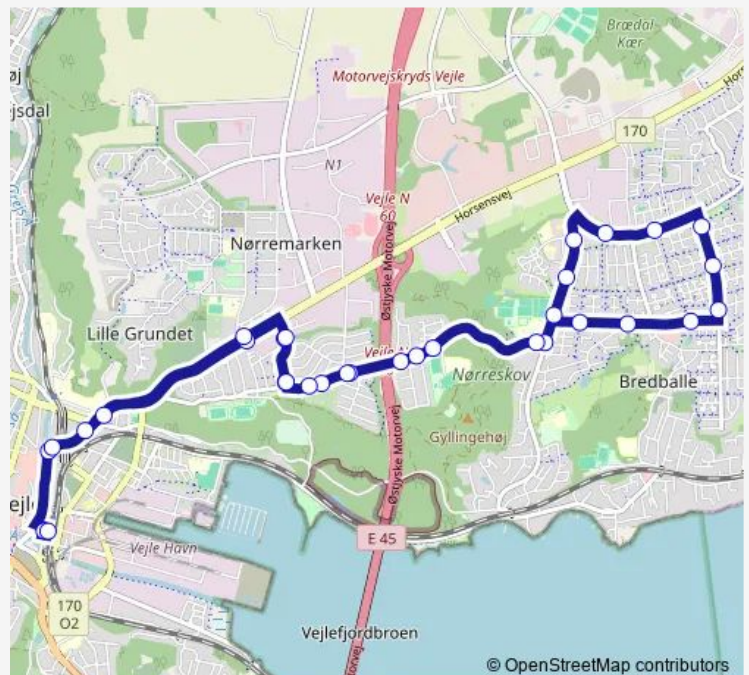

Thursday 05:45-22:15

Friday 05:45-22:15

Saturday 07:15-22:15

Sunday 09:15-22:15

Route info

Direction: Vejle Trafikcenter

Stops: 32

Trip Duration: 0 hour 43 min