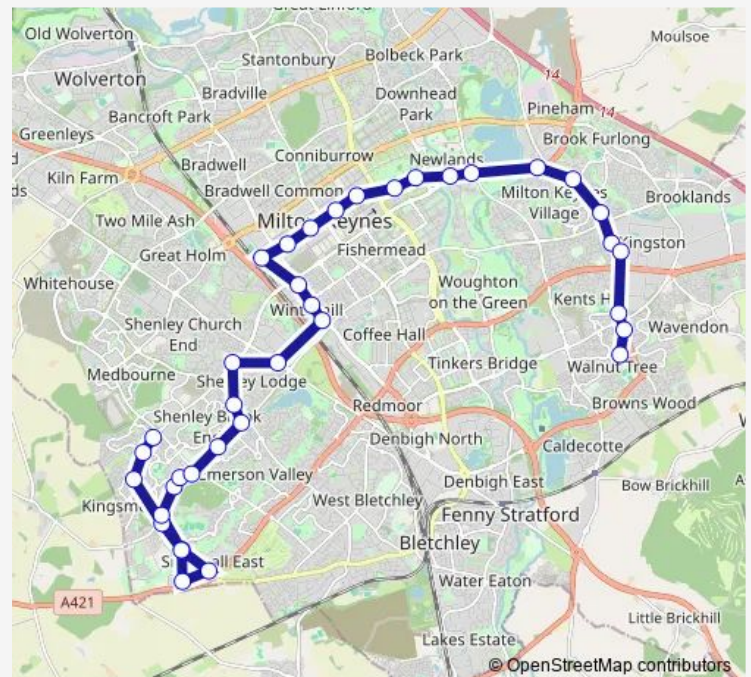

Fox Milne Roundabout West

Woolstone Roundabout West

Pattison Lane

Route schedule

Walton High School — Oxley Park Roundabout West

Monday 15:29-23:00

Tuesday 15:29-23:00

Wednesday 15:29-23:00

Thursday 15:29-23:00

Friday 15:29-23:00

Saturday 18:09-23:00

Sunday 16:00-21:00

Route info

Direction: Walton High School

Stops: 40

Trip Duration: 1 hour 13 min

8 — Oxley Park - Milton Keynes - Walnut Tree

Glebe Roundabout west

Enmore Roundabout west

Theatre District

The Point

Central Business Exchange

Santander House

Central Railway Station

Westcroft District Centre

Westcroft Roundabout West

Alton Gate

Oxley Park Roundabout West

Direction

Walton High School — Oxley Park Roundabout West

35 stops

[Open route schedule](#)