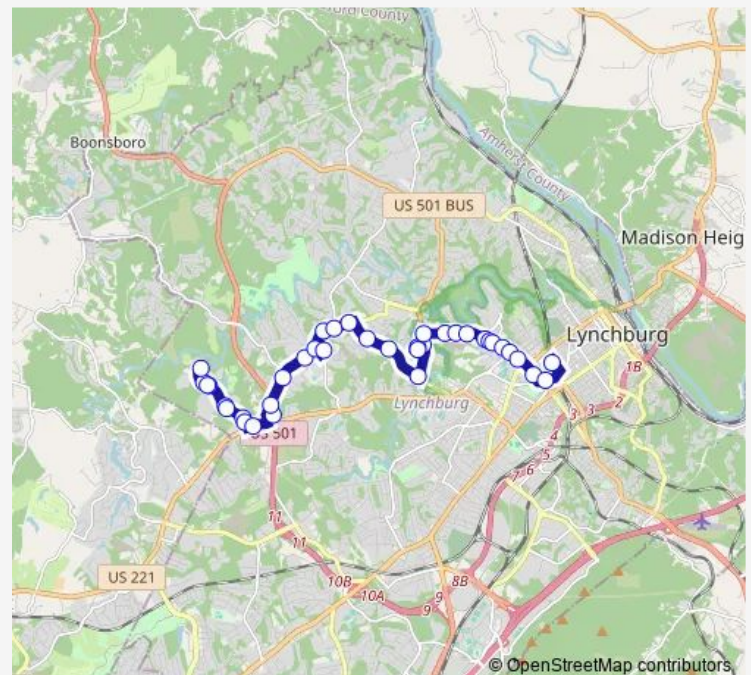

Old Forest Rd./Across From Oak Hill Ave. (Inbound)

Old Forest Rd./In Front Of Kwik Stop (Inbound)

Clear Brook Nursing Home Stop

Hill St. & Birchwood Dr. (Inbound)

Birchwood Dr./Birchwood Apartments Stop

Birchwood Dr./Hillcrest Apartments Stop

Route schedule

Fresh Market 1 — Kemper Street Transfer Station

Monday 09:45-19:45

Tuesday 09:45-19:45

Wednesday 09:45-19:45

Thursday 09:45-19:45

Friday 09:45-19:45

Saturday 09:45-19:45

Sunday 09:45-17:45

Route info

Direction: Fresh Market 1

Stops: 29

Trip Duration: 0 hour 30 min

Langhorne Rd./Right Before CVS (Inbound)

Langhorne Rd. & Altherholt Rd. (Inbound)

Langhorne Rd. & Carrington Rd.(Inbound)

Direction

Kemper Street Transfer Station — Fresh Market 1

36 stops

[Open route schedule](#)

Kemper Street Transfer Station

Buchanan St. (Outbound From The Transfer Station)

Park Ave. & Hutters Ln. (Outbound)