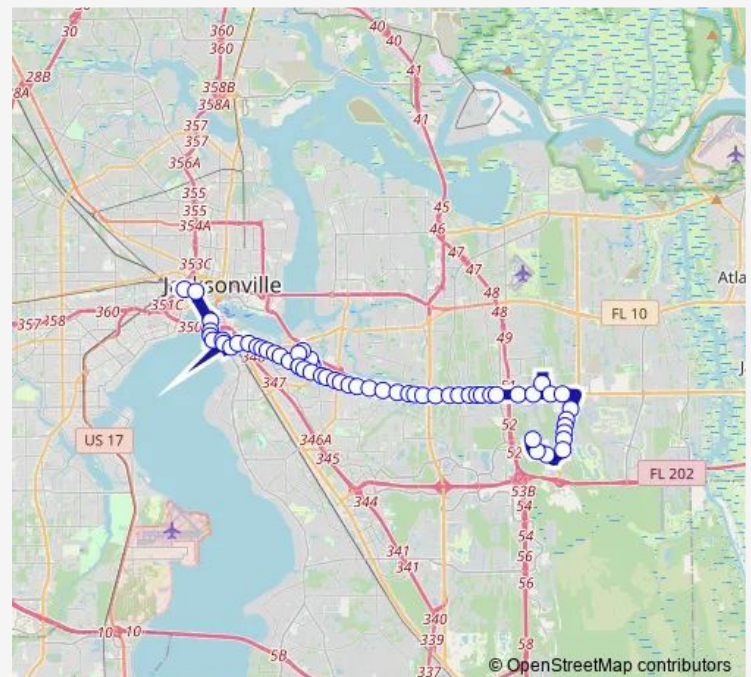

Thursday 05:11-22:28

Friday 05:11-22:28

Saturday 06:15-21:15

Sunday 06:15-21:15

Route info

Direction: Unf

Stops: 47

Trip Duration: 1 hour 2 min

8 — Beach Blvd/Town Center

7403 Beach Blvd

Beach Blvd + Hogan Rd

Beach Blvd + Dean Rd

Beach Blvd + Ryar Rd

Beach Blvd + Hickman Rd

Beach Blvd + University Blvd

5631 Beach Blvd

Beach Blvd + Spring Glen Rd

Beach Blvd + Art Museum Dr

4907 Beach Blvd

Beach Blvd. & Carmichael Ave.

Beach Blvd + Mayfair Village Rd

Beach Blvd + Camden Ave

Atlantic Blvd + Kingman St

Atlantic Blvd + South Shore Rd

Sunday 05:40-21:40

Route info

Direction: Jrtc Bay Q

Stops: 50

Trip Duration: 1 hour 5 min

Beach Blvd + Dean Rd

Beach Blvd + Hogan Rd

Beach Blvd + Parental Home Rd