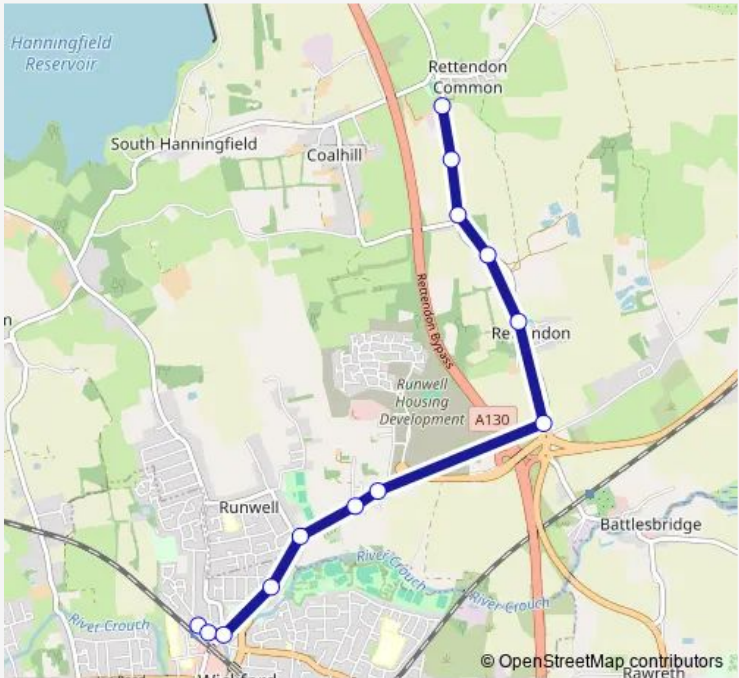

Bus 8 Rettendon Common - Wickford

[Go to website](#)

Direction
 Railway Station — Vectare Depot
 13 stops
[Open route schedule](#)

- Railway Station
- Jersey Gardens
- The Swans
- Memorial Park
- Church
- Lynfords Drive
- The Chase
- The Turnpike north
- School
- White House Farm
- Hoe Lane
- The Wheatsheaf
- Vectare Depot

Route schedule
 Railway Station — Vectare Depot

Monday	18:53-19:12
Tuesday	18:53-19:12
Wednesday	18:53-19:12
Thursday	18:53-19:12
Friday	18:53-19:12
Saturday	18:53-19:12
Sunday	—

Route info
 Direction: Railway Station
 Stops: 13
 Trip Duration: 0 hour 10 min

8 — Rettendon Common - Wickford **BusMaps**

Direction

Vectare Depot — Railway Station

14 stops

[Open route schedule](#)

Vectare Depot

The Wheatsheaf

Hoe Lane

Thursday 06:10-07:40

Friday 06:10-07:40

Saturday 06:10-07:50

Sunday —

Route info

Direction: Vectare Depot

Stops: 14

Trip Duration: 0 hour 12 min