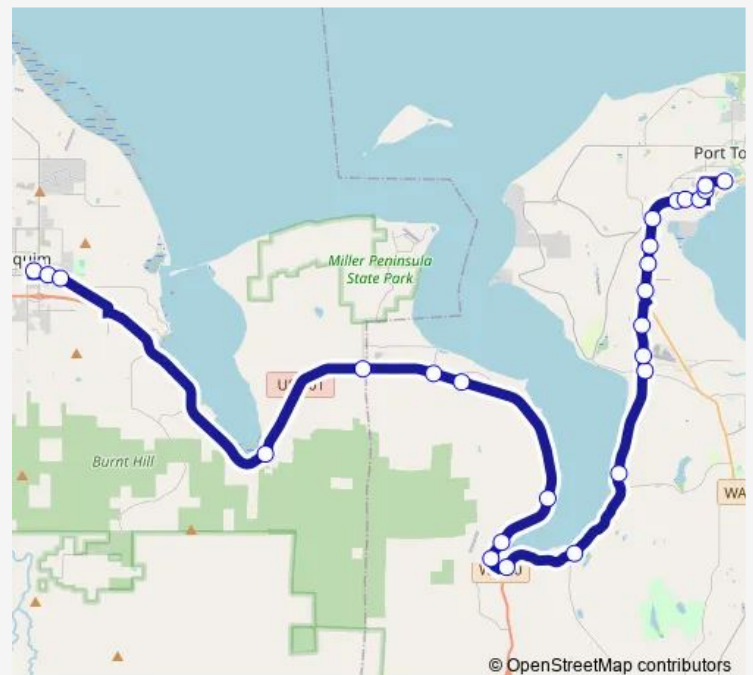

Highway 101 (Discovery Bay)

Highway 101 at Discovery Bay Store

Highway 20 at Discovery Bay Valley View Motel

Highway 20 at Eaglemount Road

Highway 20 at Malamute Road

Four Corners Park & Ride

Highway 20 at West end of Jeffco Airport

Highway 20 at Martin Road

Highway 20 at Old Garden Center

Highway 20 at Seton Road

Highway 20 and Frederick Street

Highway 20 across from Jacob Miller Road Intersection

Sims Way at Les Schwab

Route schedule

Sequim Transit Center — Haines Place Park and Ride

Monday	06:52-18:40
Tuesday	06:52-18:40
Wednesday	06:52-18:40
Thursday	06:52-18:40
Friday	06:52-18:40
Saturday	08:10-17:53
Sunday	—

Route info

Direction: Sequim Transit Center

Stops: 26

Trip Duration: 0 hour 43 min

8 — Sequim

BusMaps

Sims Way at Jiffy Lube

Sims and Hendricks Opposite Qfc

Jefferson Healthcare 8th and Sheridan

10th and Sheridan