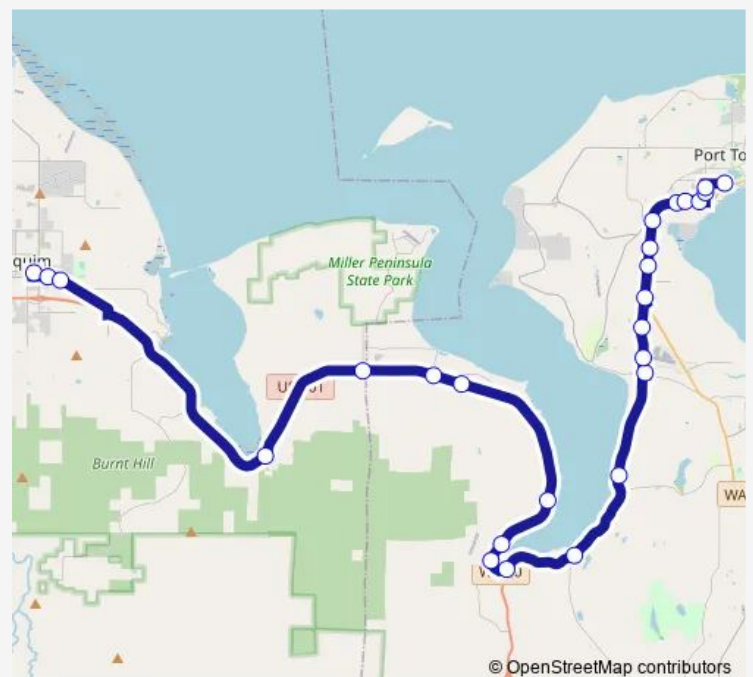

Sequim Transit Center — Haines Place Park and Ride

Monday 06:52-18:40

Tuesday 06:52-18:40

Wednesday 06:52-18:40

Thursday 06:52-18:40

Friday 06:52-18:40

Saturday 08:10-17:53

Sunday —

Route info

Direction: Sequim Transit Center

Stops: 26

Trip Duration: 0 hour 43 min

8 — Sequim

BusMaps

Sims Way at Jiffy Lube

Sims and Hendricks Opposite Qfc

Jefferson Healthcare 8th and Sheridan

10th and Sheridan

Haines Place Park and Ride

Direction

Haines Place Park and Ride — Sequim Transit Center

35 stops

[Open route schedule](#)

Haines Place Park and Ride

Highway 20 at Seton Road

Highway 20 Opposite Uhaul

Highway 20 at Martin Road

Highway 20 at West end of Jeffco Airport

Four Corners Park & Ride

Highway 20 at Woodman Road

Highway 20 just North of Eaglemount Road