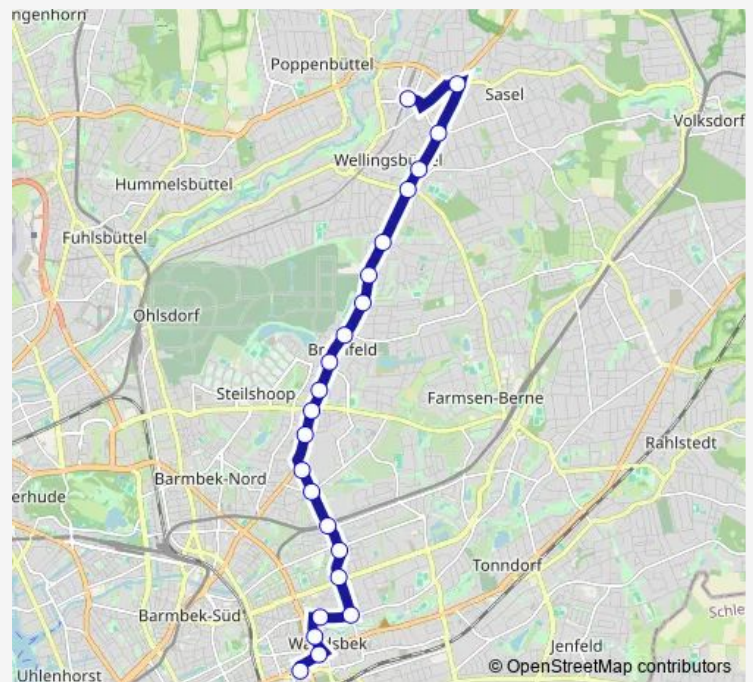

Steilshooper Allee

Rahnstraße

Werner-Otto-Straße

Haldesdorfer Straße

U Wandsbek-Gartenstadt

Tilsiter Straße

Friedrich-Ebert-Damm (West)

Walddörferstraße

Gladowstraße

Hogrevestraße

Wendemuthstraße

U Wandsbek Markt

Route schedule

Heukoppel — U Wandsbek Markt

Monday	05:12-00:03 ⁺¹
Tuesday	05:12-00:03 ⁺¹
Wednesday	05:12-00:03 ⁺¹
Thursday	05:12-00:03 ⁺¹
Friday	05:12-02:43 ⁺¹
Saturday	03:03-02:43 ⁺¹
Sunday	03:03-00:03 ⁺¹

Route info

Direction: Heukoppel

Stops: 14

Trip Duration: 0 hour 17 min

8 — %UB Wandsbek Markt > Bramfeld > %SB Poppenbüttel

Direction

U Wandsbek Markt — Heukoppel

15 stops

Route info

Direction: S Poppenbüttel (Stormarnplatz)

Stops: 23

Trip Duration: 0 hour 35 min

Direction

U Wandsbek Markt — Maisredder

18 stops

[Open route schedule](#)