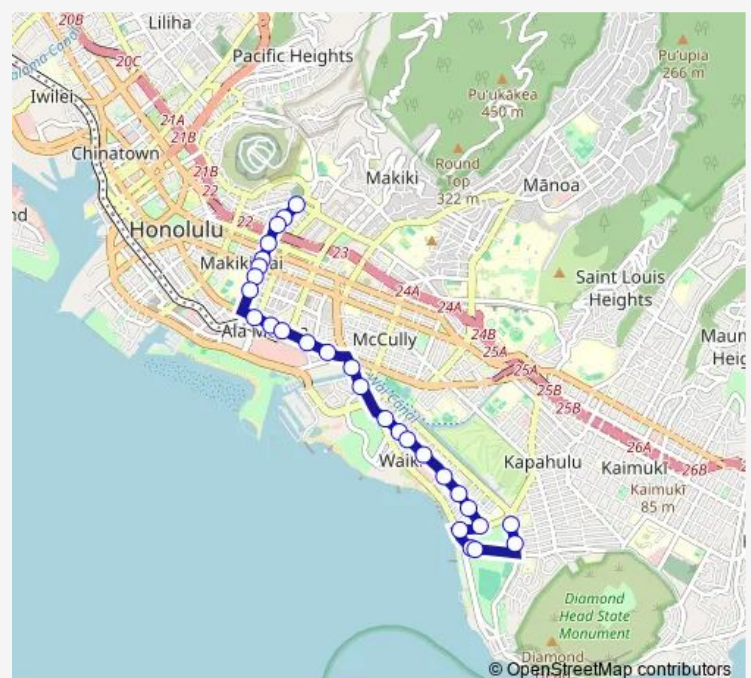

Thursday 05:47-22:10

Friday 05:47-22:10

Saturday 07:15-22:10

Sunday 07:15-22:10

Route info

Direction: Monsarrat AVE + Kapiolani Park

Stops: 28

Trip Duration: 0 hour 29 min

Tuesday 05:50-22:20

Wednesday 05:50-22:20

Thursday 05:50-22:20

Friday 05:50-22:20

Saturday 07:40-22:20

Sunday 07:40-22:20

Route info

Direction: Pensacola ST + Wilder Ave