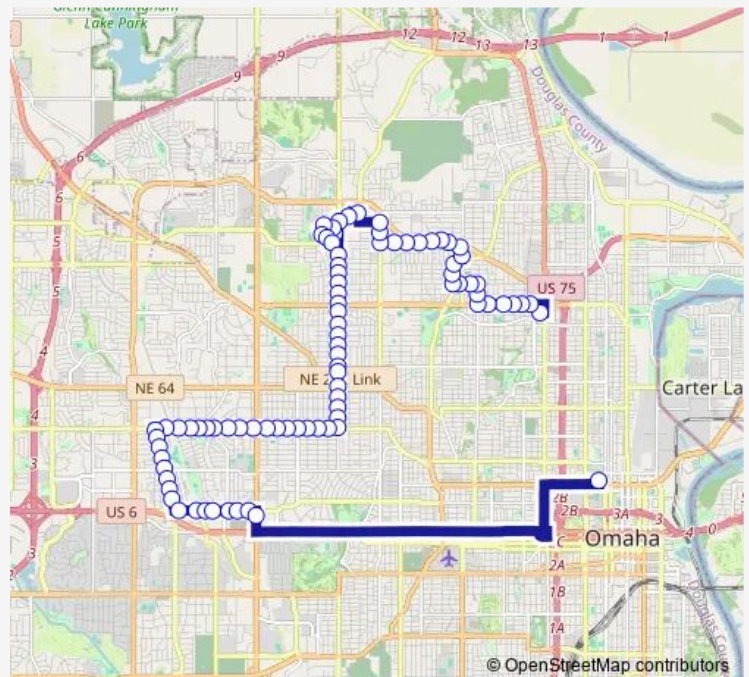

46th & Redman Ave Ne

Redman Ave & Sorensen Care Center Ne

49th & Hartman Ave Nw

Route schedule

North Omaha TC Bay 10 — 22nd & Cuming Ne

Monday 07:05-18:05

Tuesday 07:05-18:05

Wednesday 07:05-18:05

Thursday 07:05-18:05

Friday 07:05-18:05

Saturday 08:05-18:05

Sunday —

Route info

Direction: North Omaha TC Bay 10

Stops: 85

Trip Duration: 1 hour 2 min

8 — 60th / Blondo Street

50th Ave & Hartman Ave Ne

52nd & Hartman Ave Ne

52nd & Laurel Ave Se

52nd & Kansas Ave Se

56th & Northampton Blvd Nw

Crown Tower & Henninger Dr Ne

60th Plz North & 60th (Kansas) Ne

Ville de Sante & Laurel Ave Ne

Ville de Sante & Stone Plz Ne

Ville de Sante Dr Ne

61st & Ville de Sante Nw

Ville de Sante & Hartman Ave Nw

60th & Hartman Ave Sw

60th & Ogden Nw

60th & Park Lane Dr Nw